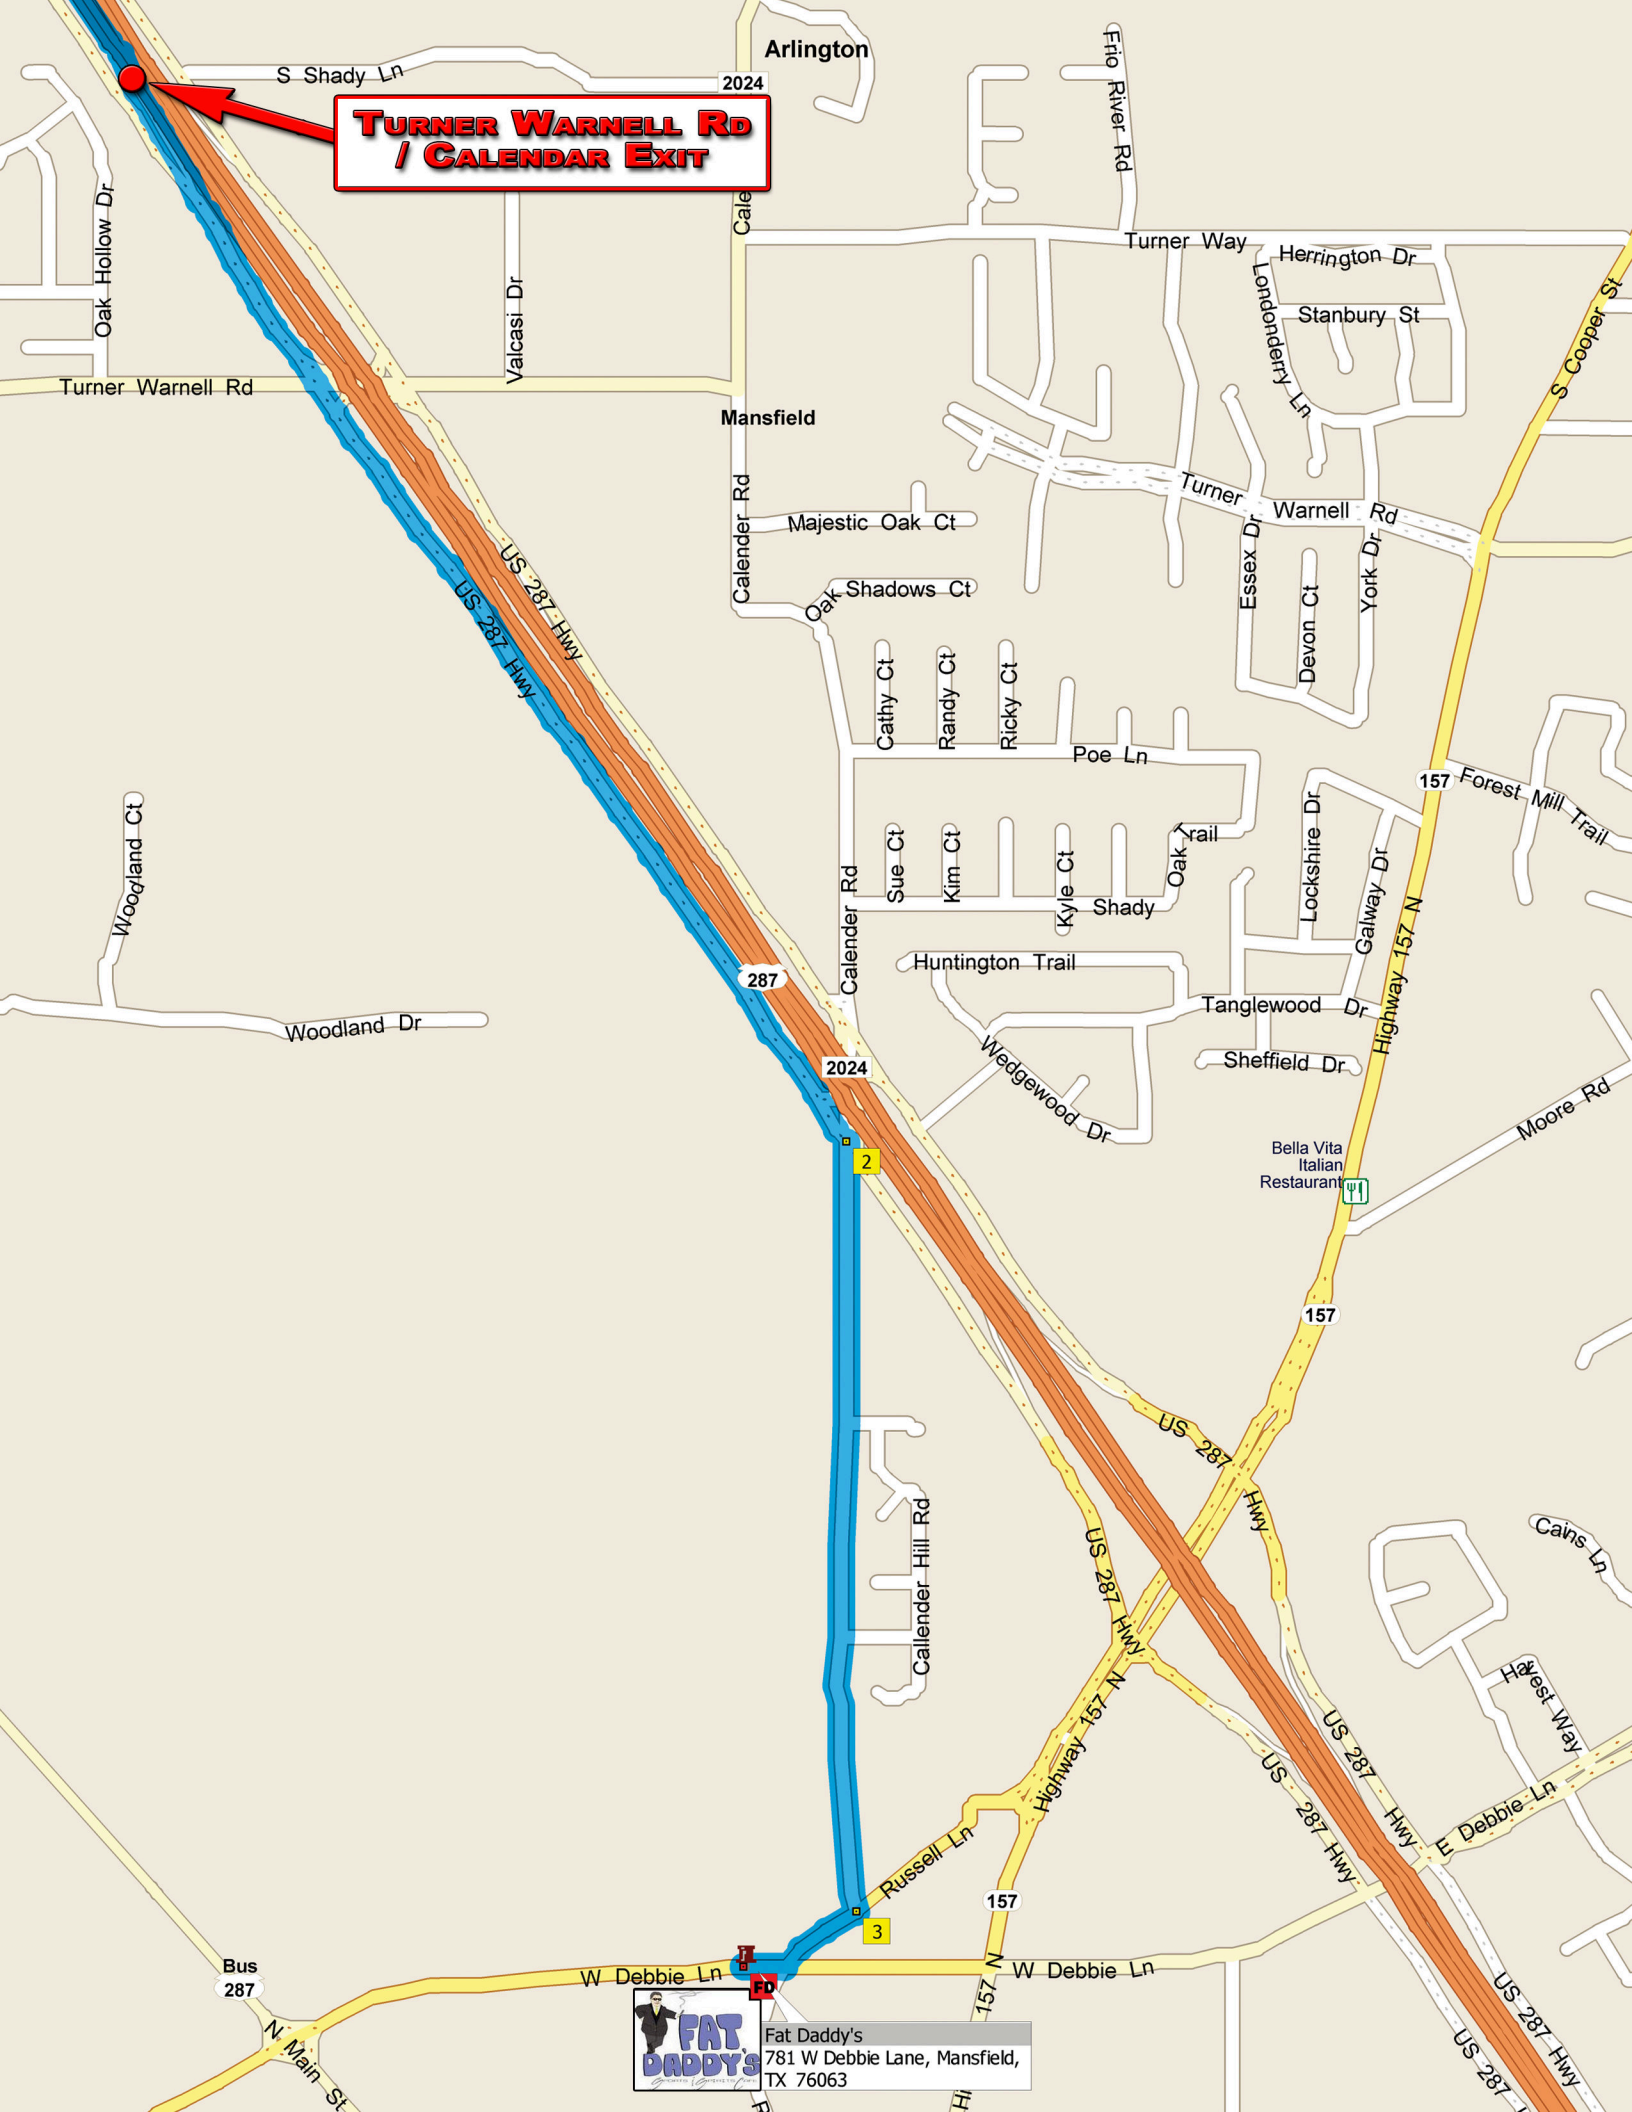

TURNER WARNELL RD / CALENDAR EXIT

FAT DADDY'S
Fat Daddy's
781 W Debbie Lane, Mansfield,
TX 76063