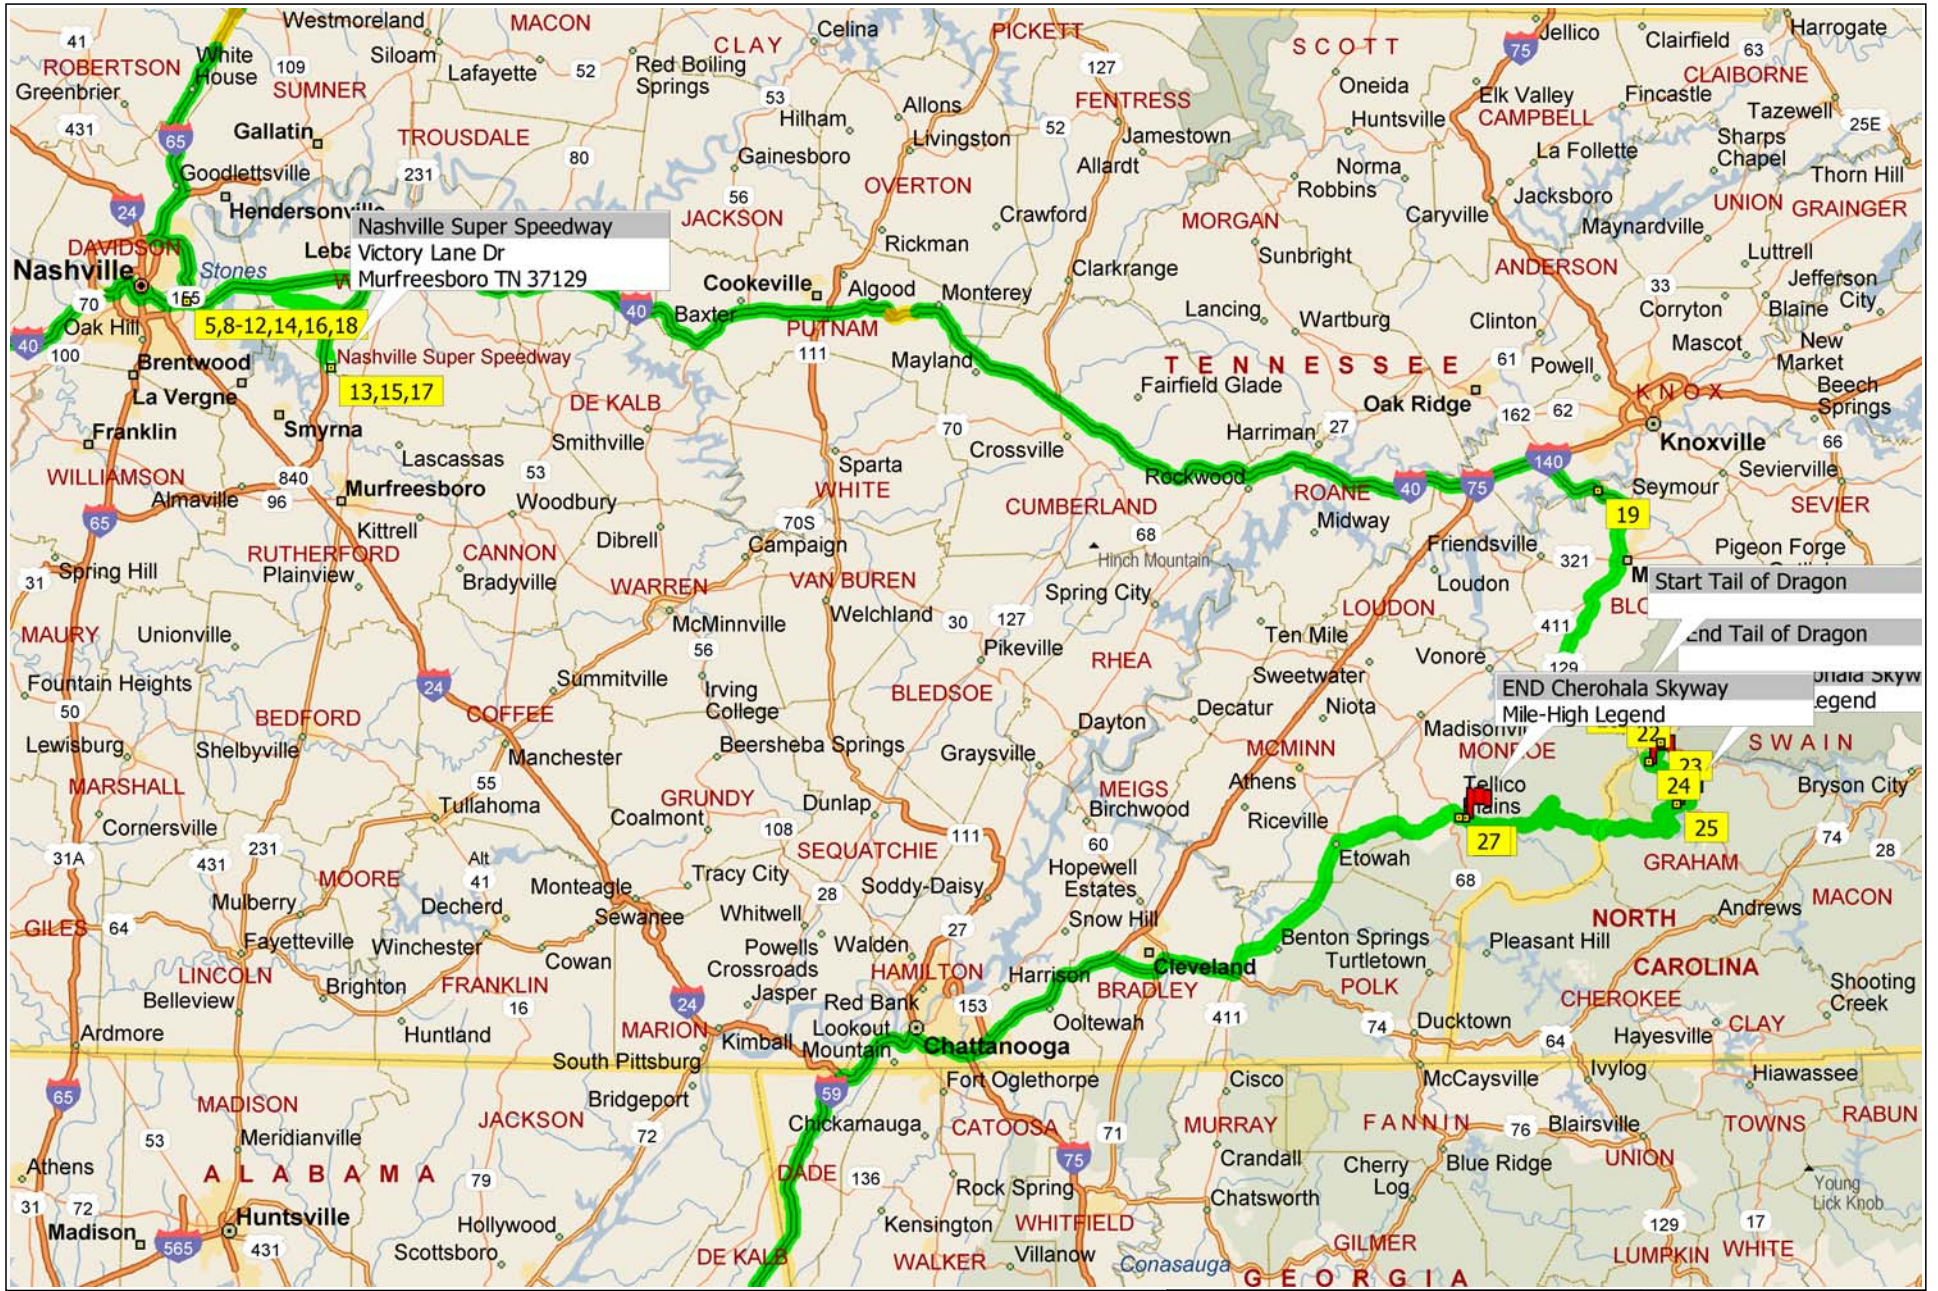

# NCCC\_Ntl\_2007

Copyright © and (P) 1988–2006 Microsoft Corporation and/or its suppliers. All rights reserved. <http://www.microsoft.com/mappoint/>  
Portions © 1990–2005 InstallShield Software Corporation. All rights reserved. Certain mapping and direction data © 2005 NAVTEQ. All rights reserved. The Data for areas of Canada includes information taken with permission from Canadian authorities, including: © Her Majesty the Queen in Right of Canada, © Queen's Printer for Ontario. NAVTEQ and NAVTEQ ON BOARD are trademarks of NAVTEQ. © 2005 Tele Atlas North America, Inc. All rights reserved. Tele Atlas and Tele Atlas North America are trademarks of Tele Atlas, Inc.