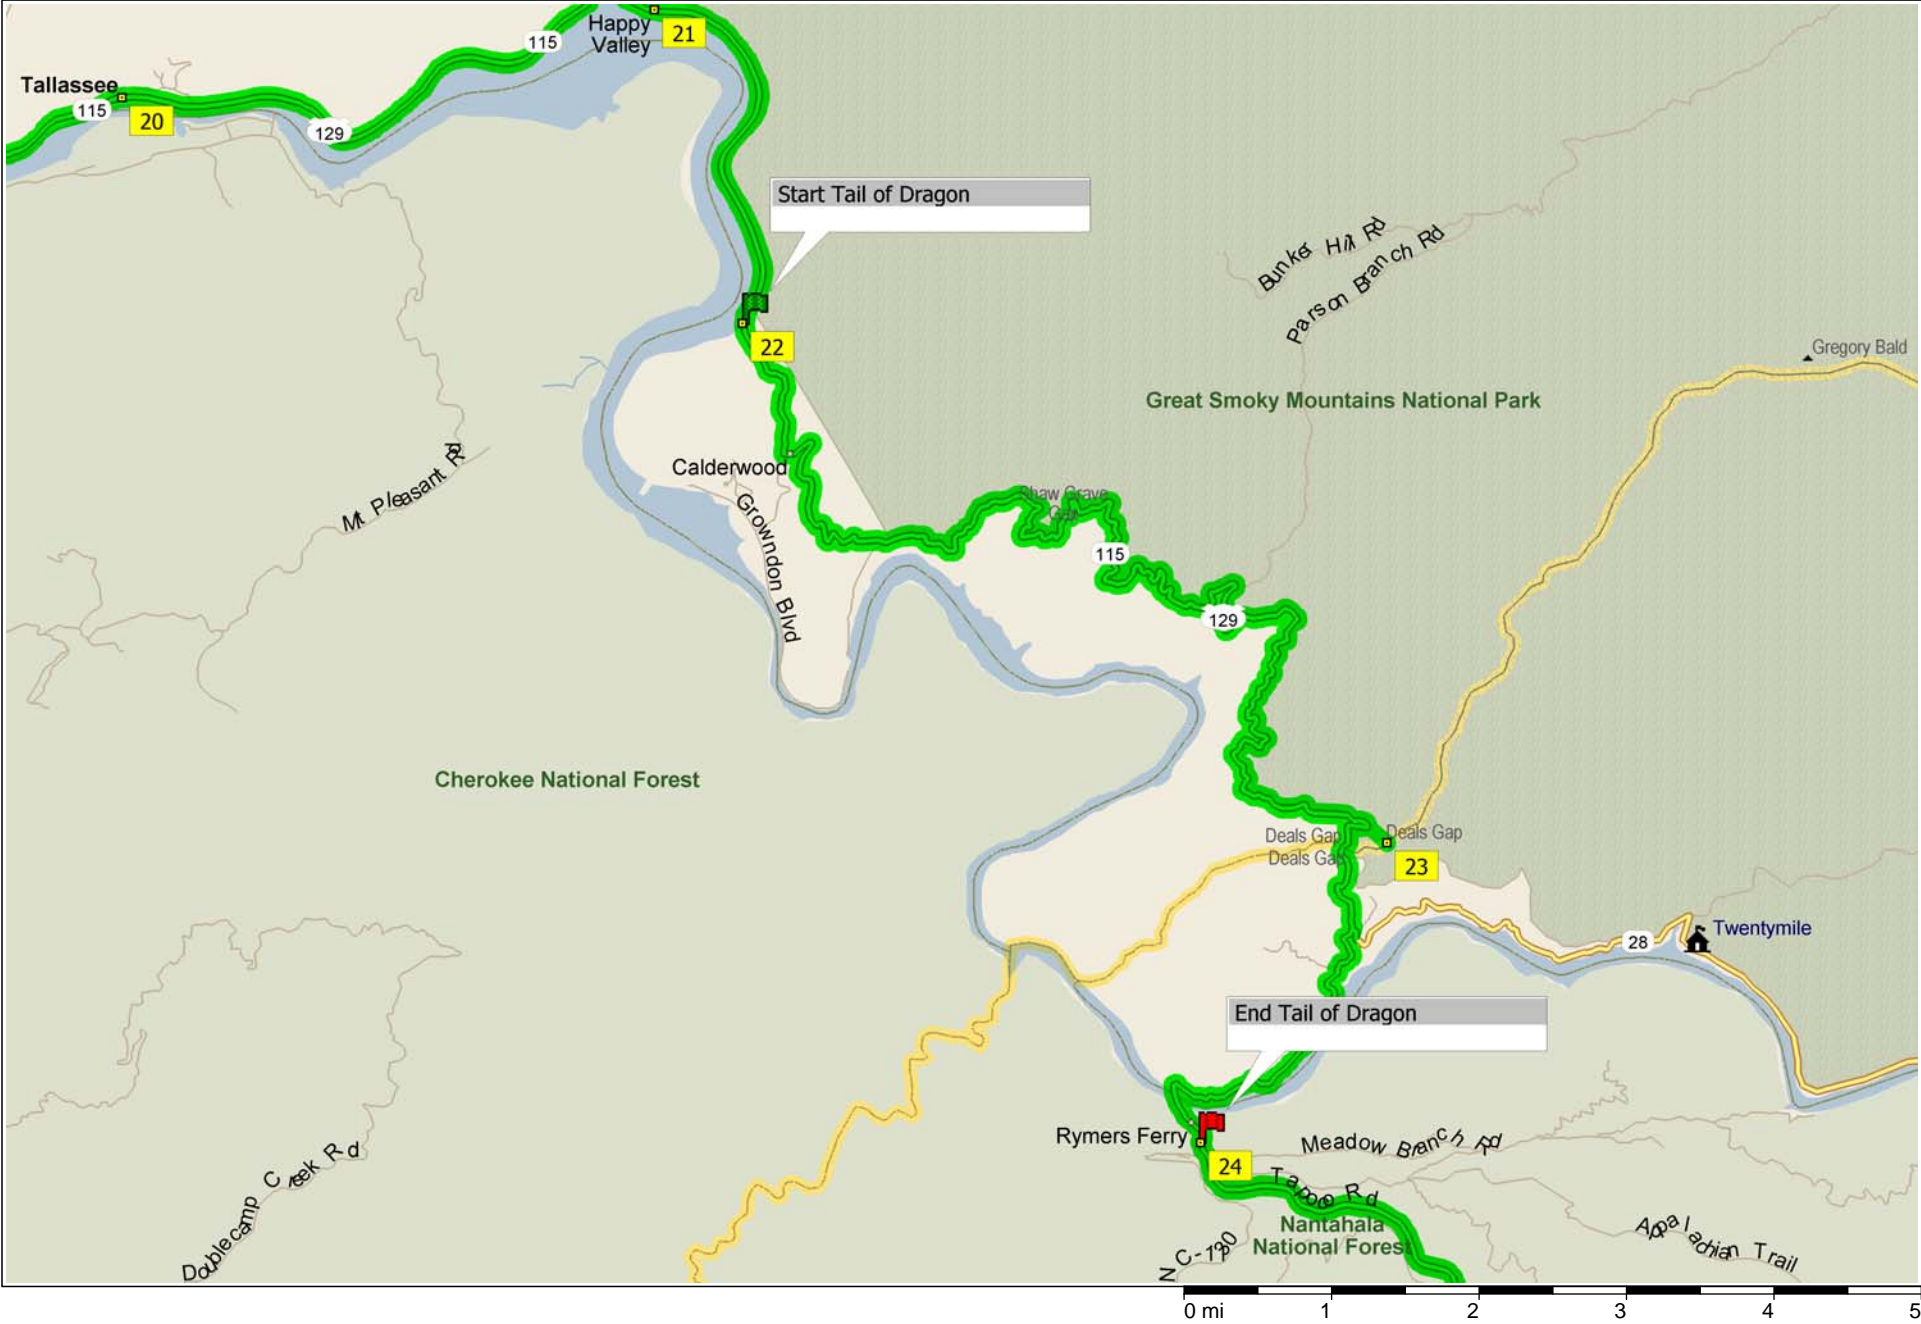

NCCC_Ntl_2007

Copyright © and (P) 1988–2006 Microsoft Corporation and/or its suppliers. All rights reserved. <http://www.microsoft.com/mappoint/>
Portions © 1990–2005 InstallShield Software Corporation. All rights reserved. Certain mapping and direction data © 2005 NAVTEQ. All rights reserved. The Data for areas of Canada includes information taken with permission from Canadian authorities, including: © Her Majesty the Queen in Right of Canada, © Queen's Printer for Ontario. NAVTEQ and NAVTEQ ON BOARD are trademarks of NAVTEQ. © 2005 Tele Atlas North America, Inc. All rights reserved. Tele Atlas and Tele Atlas North America are trademarks of Tele Atlas, Inc.