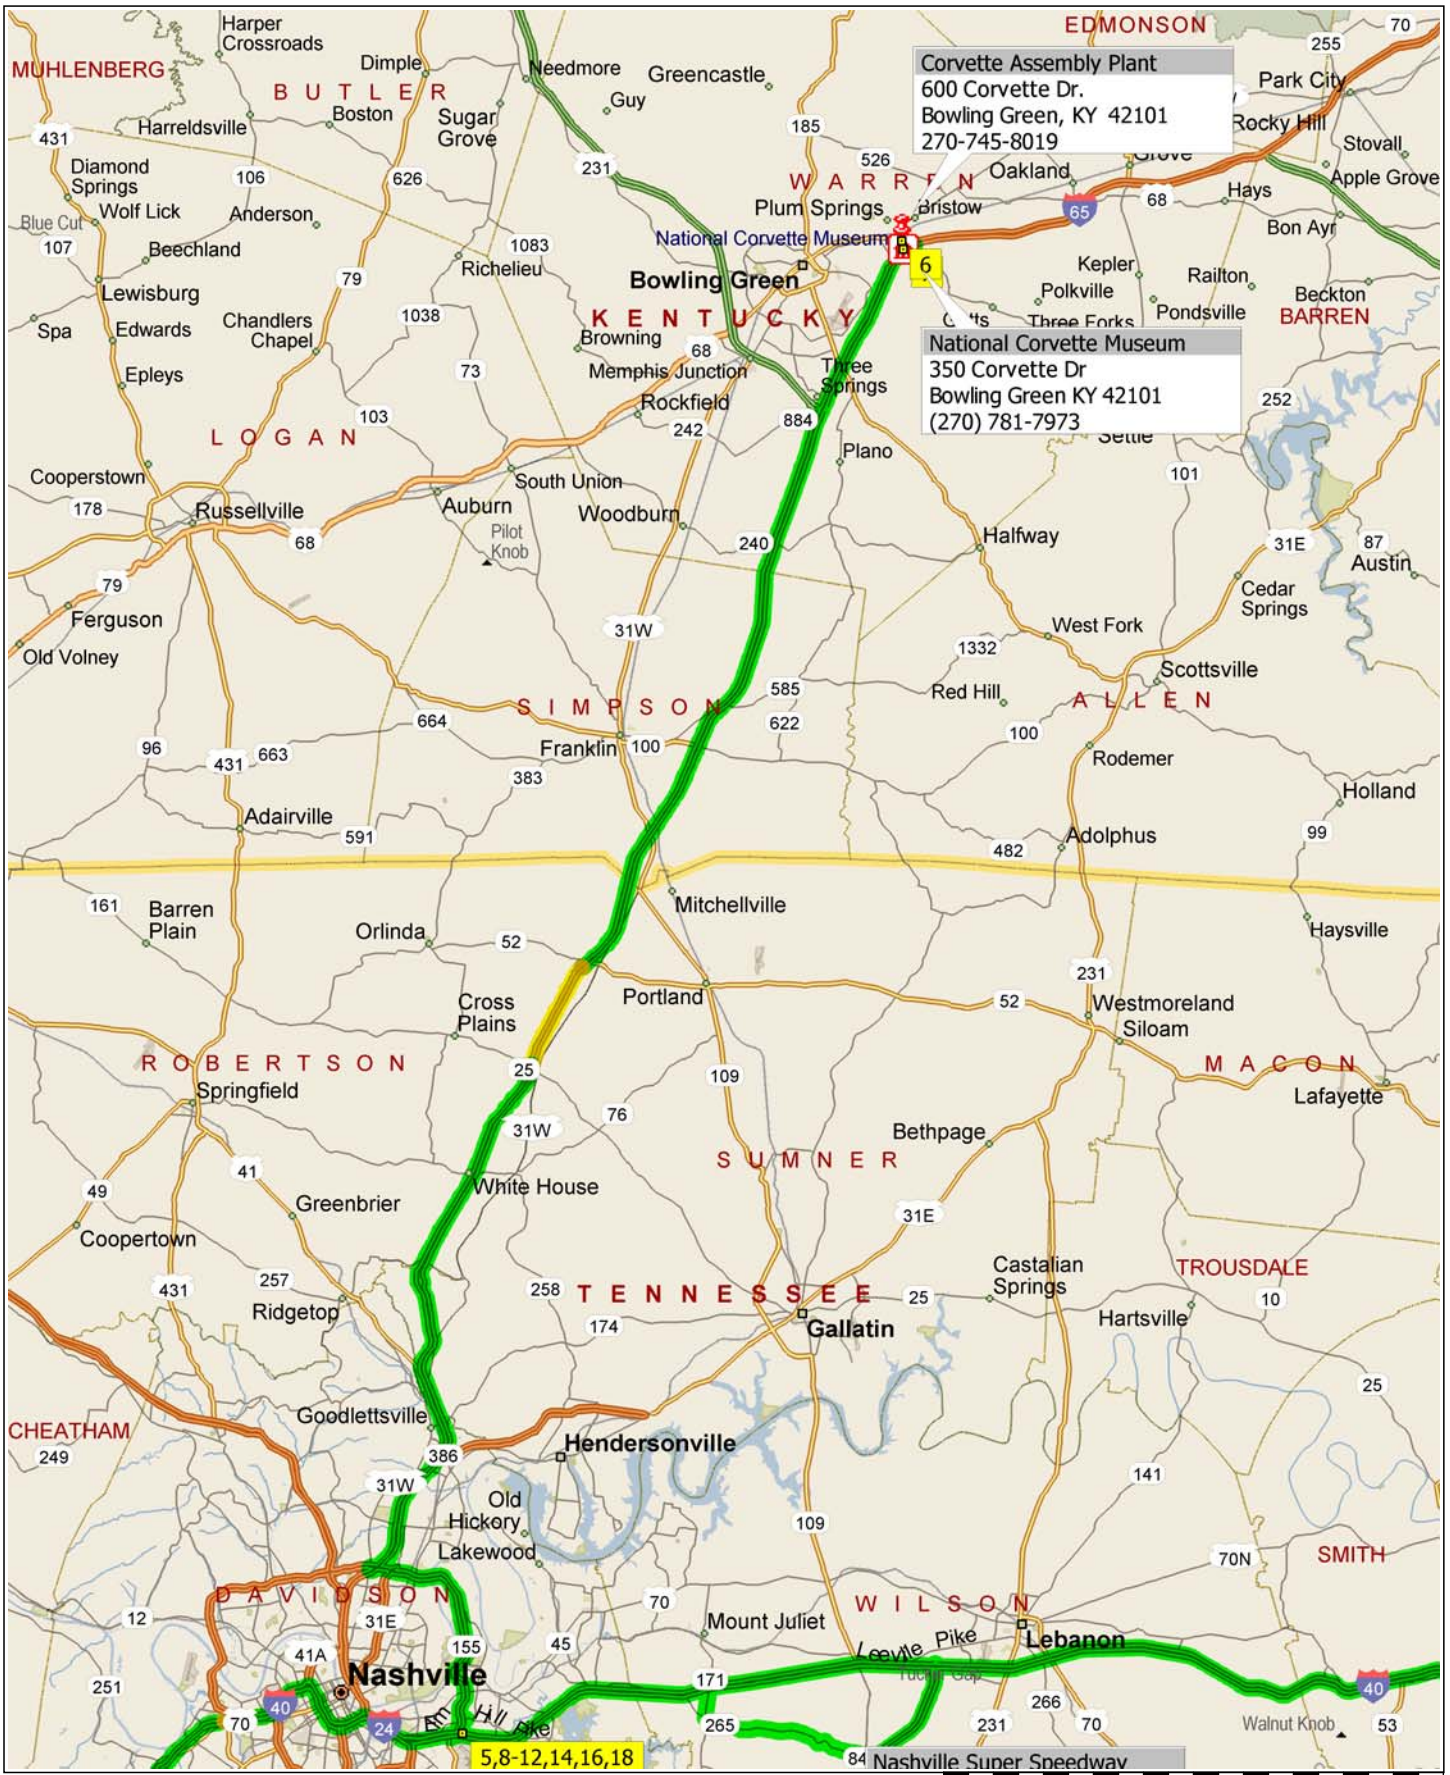

NCCC_Ntl_2007

Copyright © and (P) 1988–2006 Microsoft Corporation and/or its suppliers. All rights reserved. <http://www.microsoft.com/mappoint/>
Portions © 1990–2005 InstallShield Software Corporation. All rights reserved. Certain mapping and direction data © 2005 NAVTEQ. All rights reserved. The Data for areas of Canada includes information taken with permission from Canadian authorities, including: © Her Majesty the Queen in Right of Canada, © Queen's Printer for Ontario. NAVTEQ and NAVTEQ ON BOARD are trademarks of NAVTEQ. © 2005 Tele Atlas North America, Inc. All rights reserved. Tele Atlas and Tele Atlas North America are trademarks of Tele Atlas, Inc.