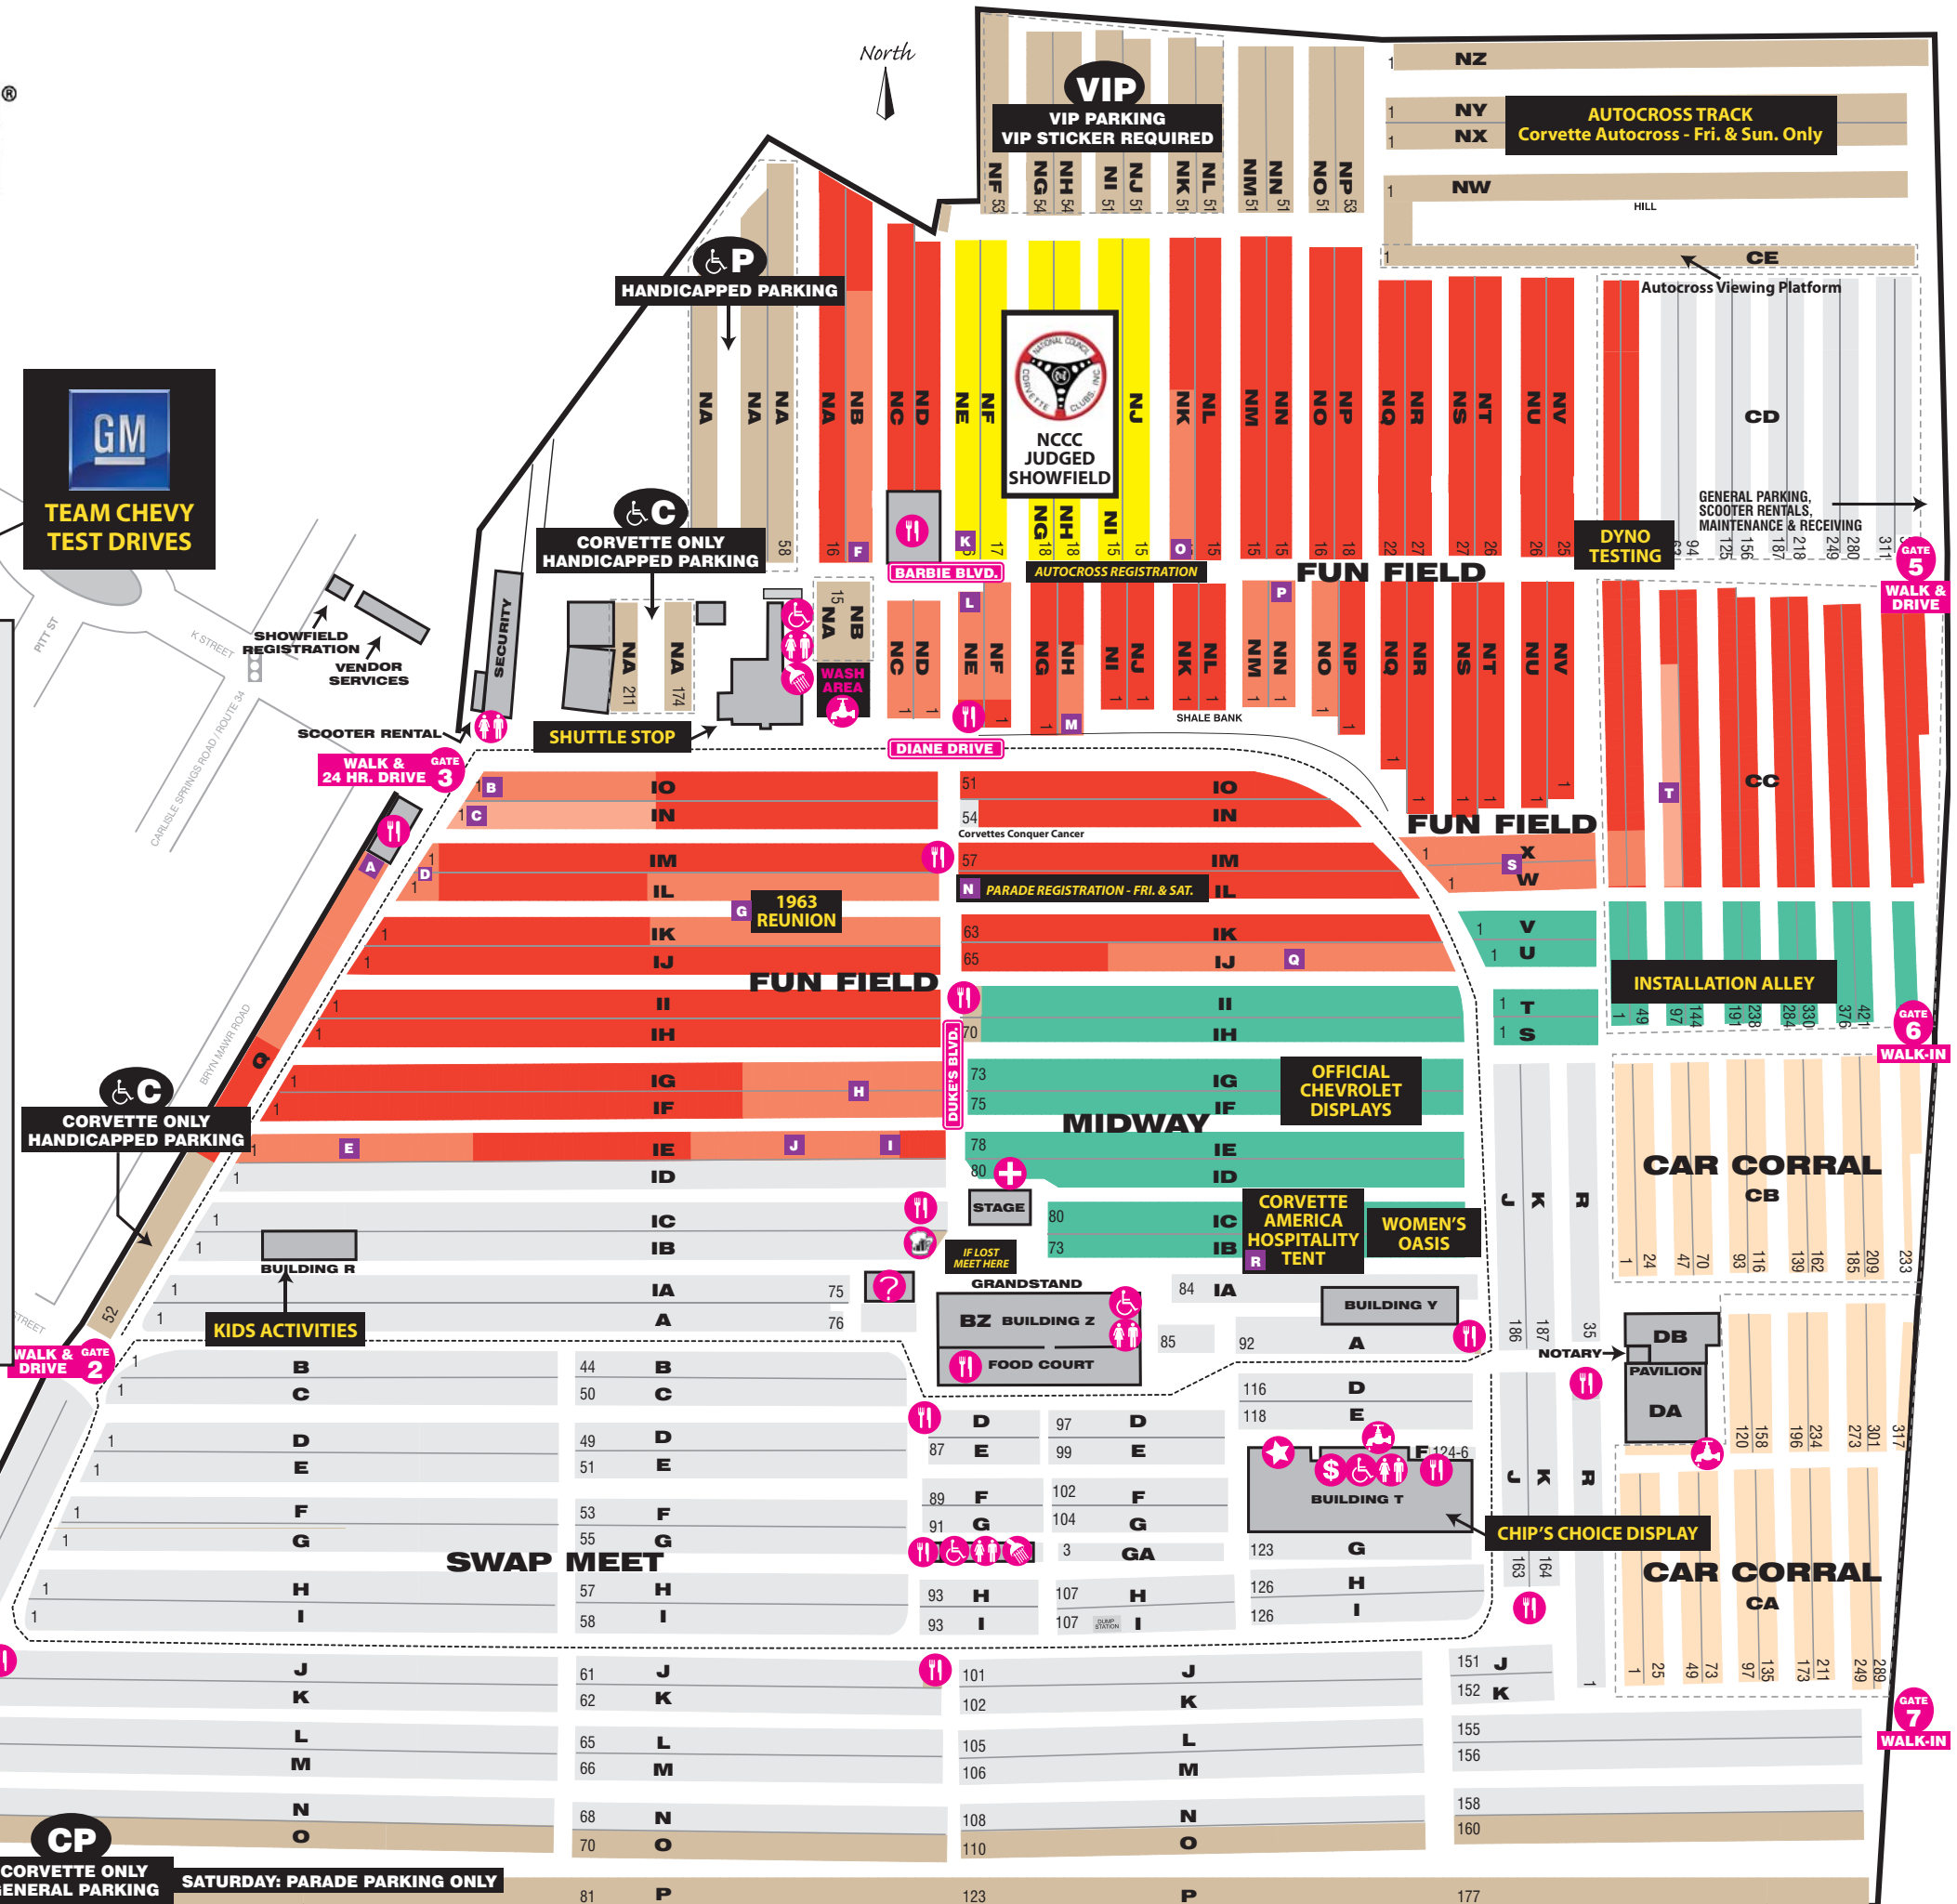

CORVETTES at CARLISLE

OFFICIAL SPONSOR OF THE CORVETTE FUN FIELD

CLUB & SPECIAL DISPLAY TENTS

INDICATES AREA RESERVED FOR CLUB UNTIL 10 A.M.

Central Penn Corvette Club	A	Q 88-110
Solid Axle Display	B	IO 1-19
NCRS Parking	C	IN 1-22
Corvette Club Tents	D	IL 1-4 & IM 1
Callaway Owner's Group	E	IE 1-15
Club Corvette of CT	F	NB 16-45
1963 Anniversary Display	G	IK 31-62 & IL 28-59
'63-'67 Sting Ray Registry	H	IF 53-74 & IG 51-72
Spina Bifida Tent	I	IE 74-75
Carlisle Blue Corvette Parking	J	IE 50-70
NCCC Judged Showfield	K	NE-NJ
ZR1 Net Registry	L	NC-NF
C3 Vette Registry	M	NH 1-10
Downtown Carlisle Parade Registration	N	IL 60
Corvette Club Of Western PA/Lancaster	O	NK 15-33
C5/C6 Registry	P	NM-NO
Grand Sport Registry	Q	IJ 81-117
Chip Miller Charitable Foundation	R	IB - Hospitality Tent
Corvette Club of America	S	W-X, CC 16-21 & 64-69
Steeltown Corvette Club	T	CC 112-135
NCRS Gallery XIII	U	Outside Gate 1

- ★ THE CARLISLE STORE Event Shirts & Souvenirs
- 🚗 GUEST SERVICES Hand Cart Rental Courtesy Phone
- 🏧 ATM & ORRSTOWN BANK
- 🏥 FIRST AID
- 🚻 RESTROOMS
- ♿ WHEELCHAIR ACCESSIBLE
- 🍽️ FOOD
- 🚿 SHOWERS
- 💧 WATER
- 🚊 TRAM ROUTE

NCRS GALLERY XIII
FRI 9:30-6 • SAT 9:30-6 • SUN 10-3
(must exit Gate 1)

WALK & DRIVE 1

CP CORVETTE ONLY GENERAL PARKING SATURDAY: PARADE PARKING ONLY

WALK-IN 7

WALK-IN 6

WALK & DRIVE 5

WALK & DRIVE 1

CP CORVETTE ONLY GENERAL PARKING SATURDAY: PARADE PARKING ONLY

WALK-IN 7

WALK-IN 6

WALK & DRIVE 5