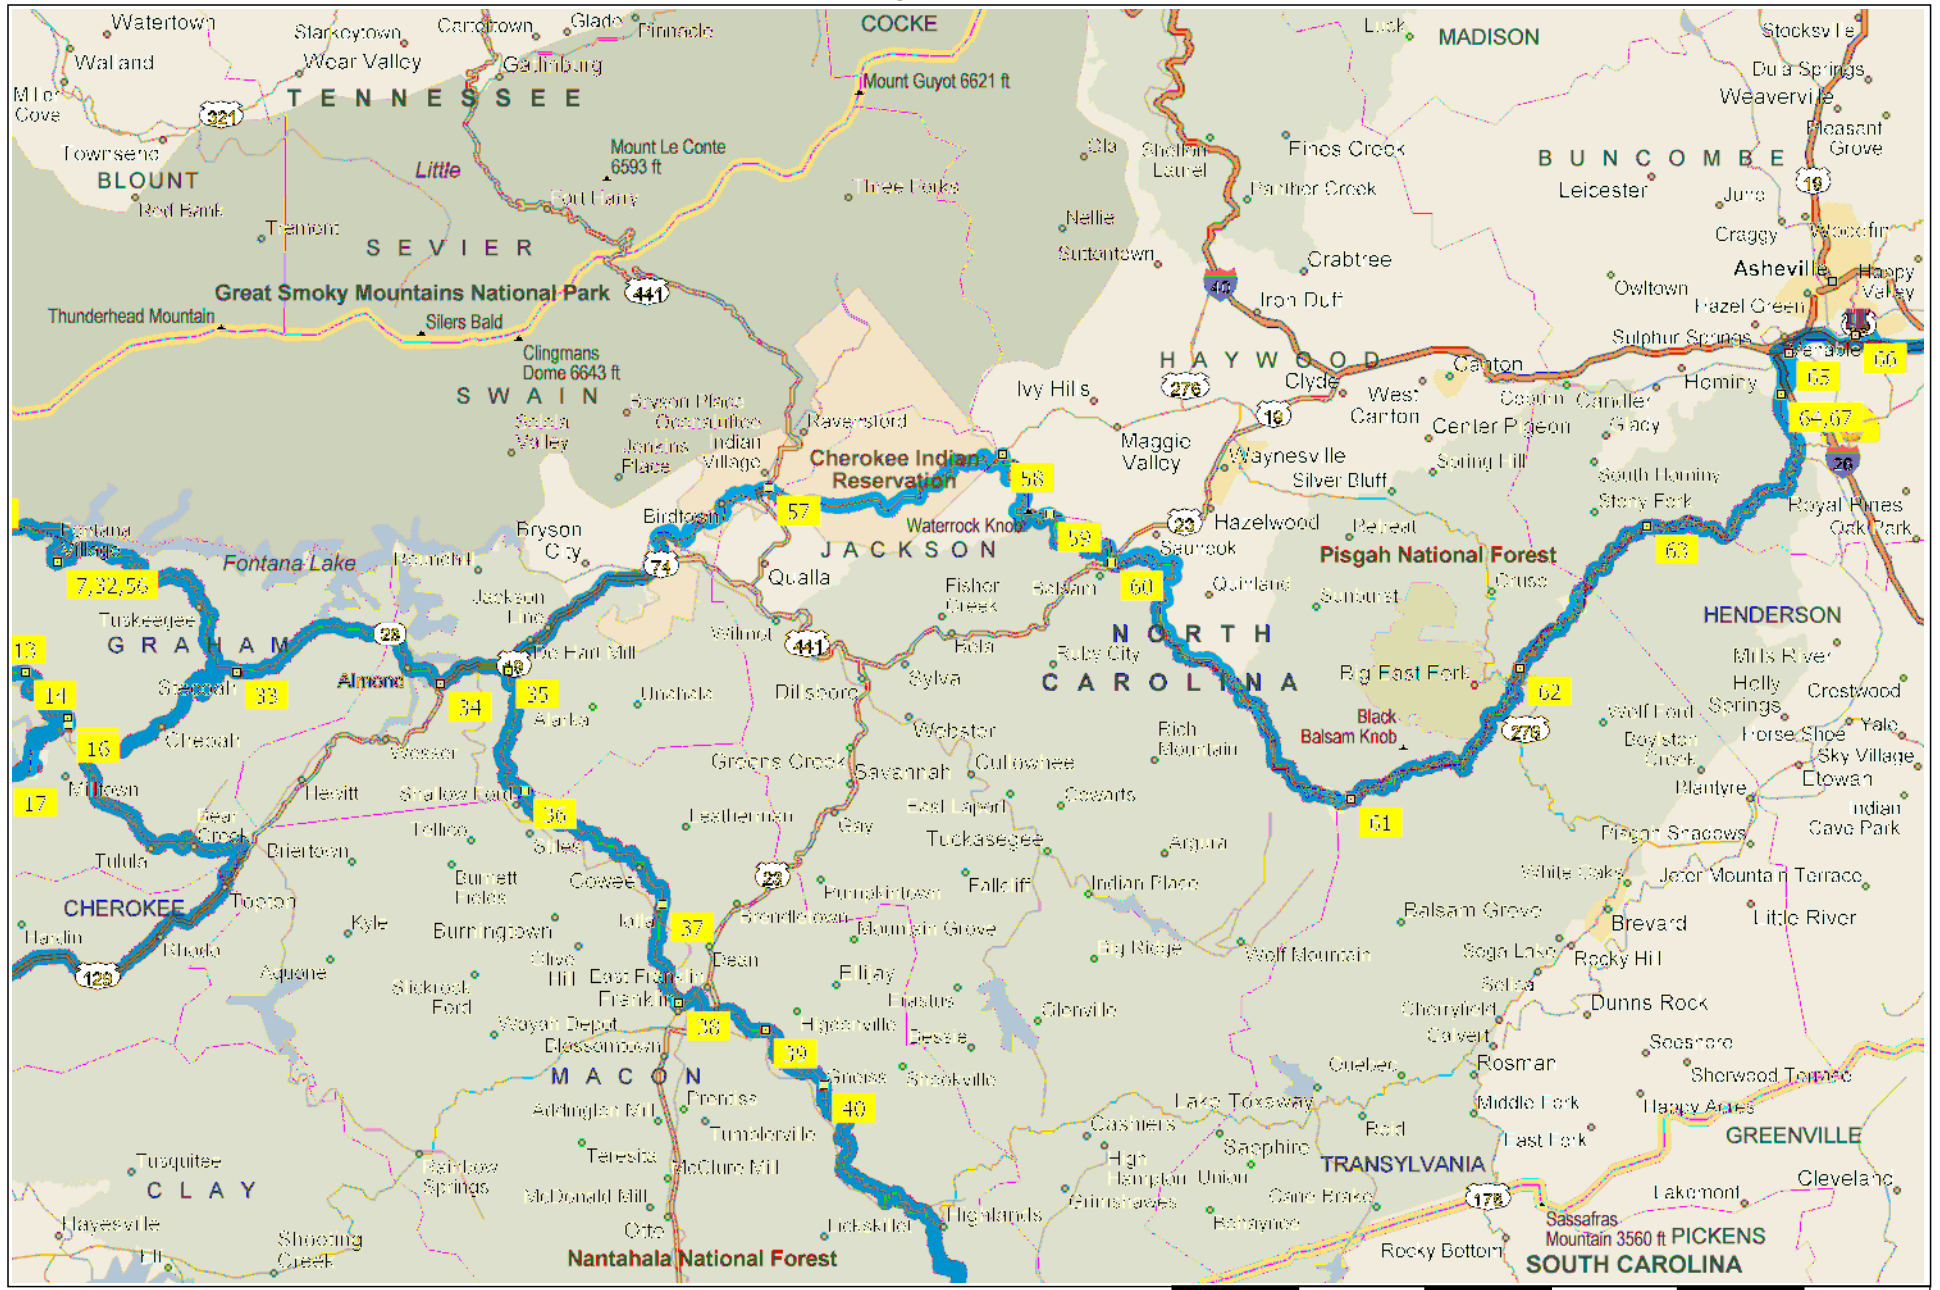

Dragon-Run-Full

0 mi 10 20 30