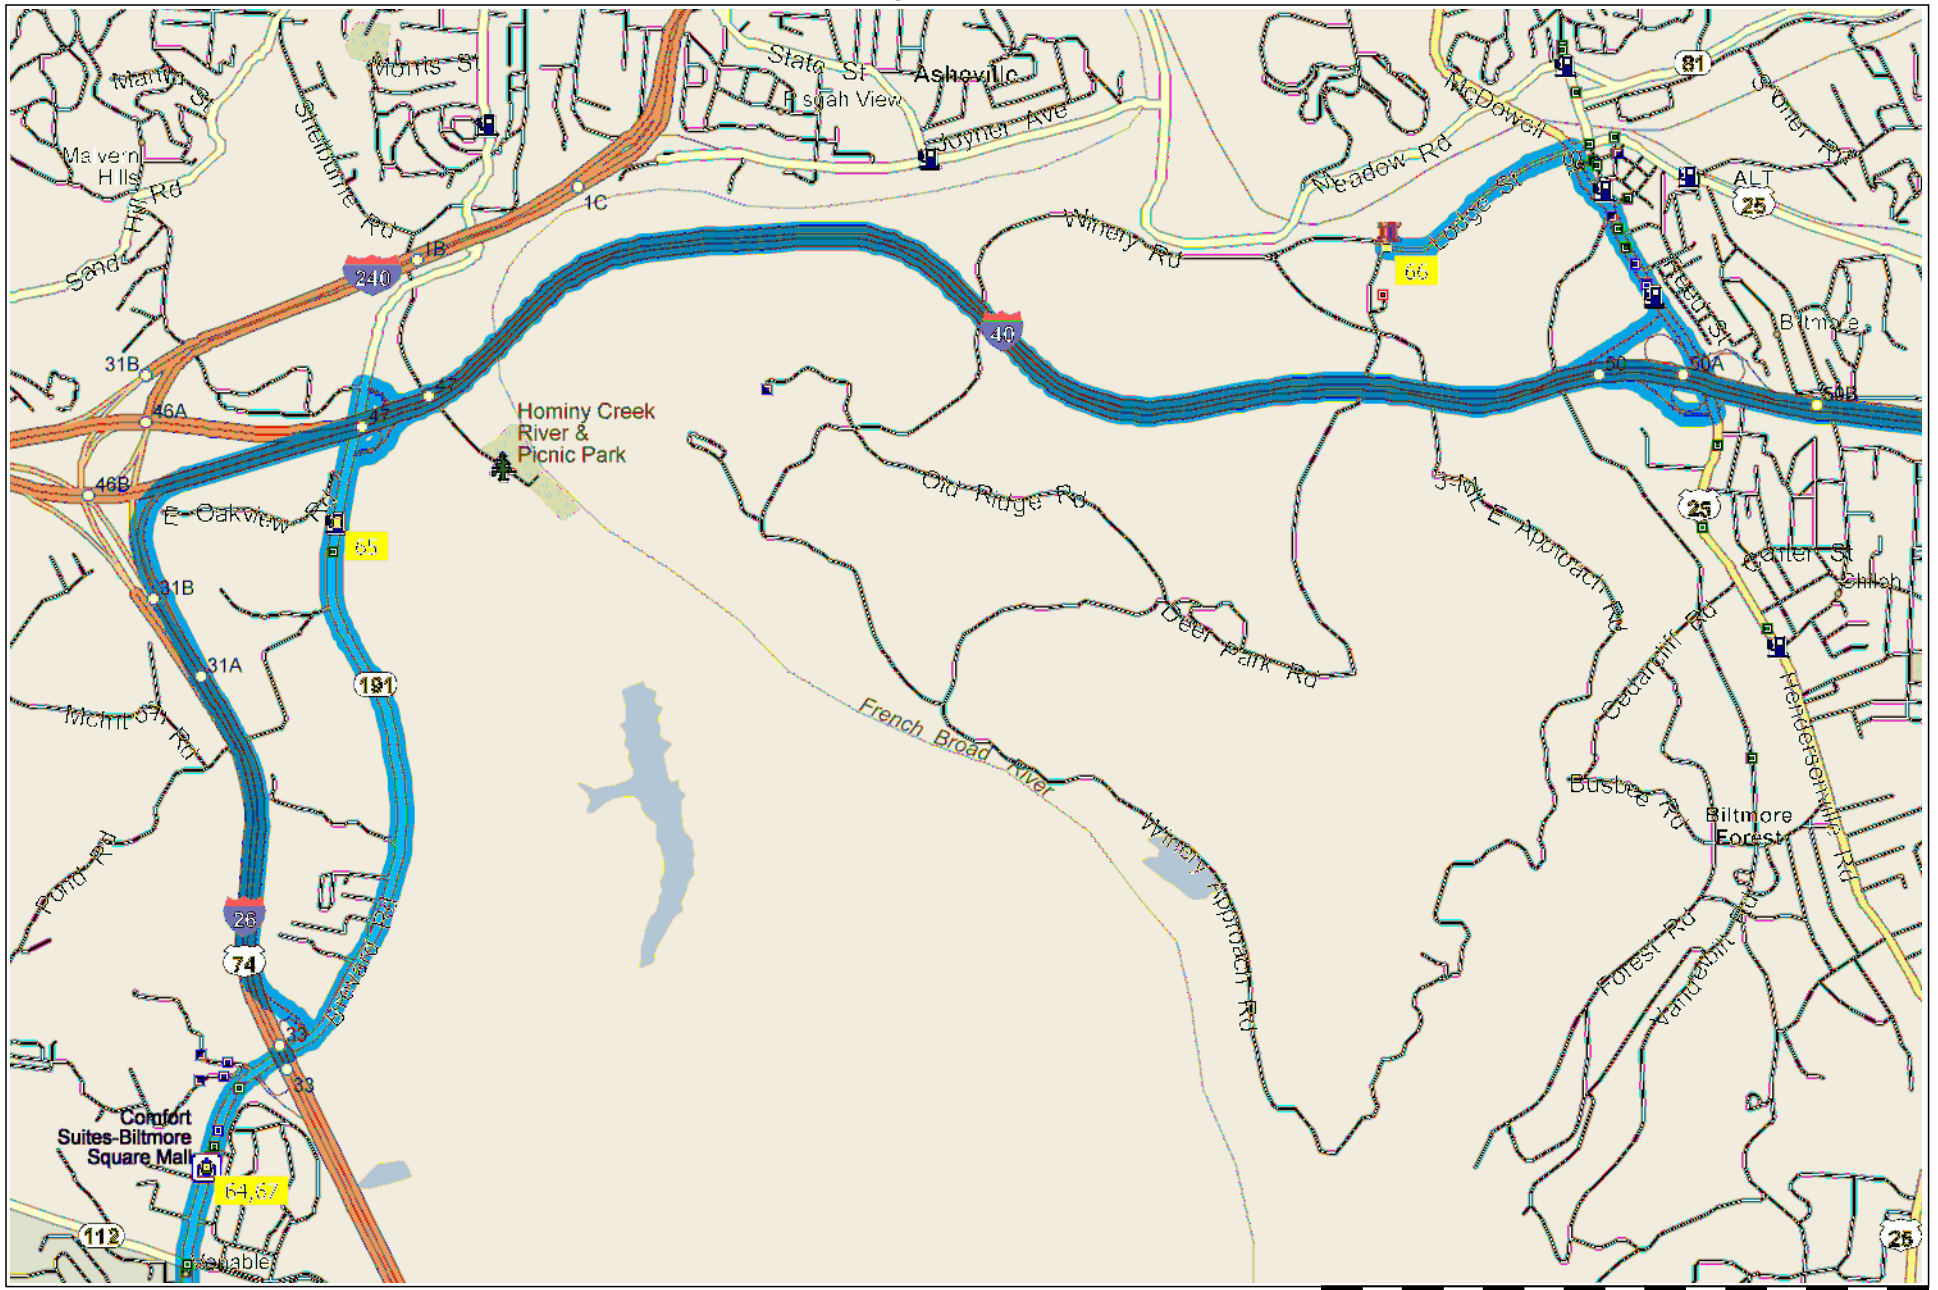

Dragon-Run-Full

Copyright © and (P) 1988–2012 Microsoft Corporation and/or its suppliers. All rights reserved. <http://www.microsoft.com/streets/>
Certain mapping and direction data © 2012 NAVTEQ. All rights reserved. The Data for areas of Canada includes information taken with permission from Canadian authorities, including: © Her Majesty the Queen in Right of Canada, © Queen's Printer for Ontario. NAVTEQ and NAVTEQ ON BOARD are trademarks of NAVTEQ. © 2012 Tele Atlas North America, Inc. All rights reserved. Tele Atlas and Tele Atlas North America are trademarks of Tele Atlas, Inc. © 2012 by Applied Geographic Solutions. All rights reserved. Portions © Copyright 2012 by Woodall Publications Corp. All rights reserved.

Dragon-Run-Full

0 mi 10 20 30

Dragon-Run-Full

Dragon-Run-Full

Dragon-Run-Full

Dragon-Run-Full

Copyright © and (P) 1988–2012 Microsoft Corporation and/or its suppliers. All rights reserved. <http://www.microsoft.com/streets/>
Certain mapping and direction data © 2012 NAVTEQ. All rights reserved. The Data for areas of Canada includes information taken with permission from Canadian authorities, including: © Her Majesty the Queen in Right of Canada, © Queen's Printer for Ontario. NAVTEQ and NAVTEQ ON BOARD are trademarks of NAVTEQ. © 2012 Tele Atlas North America, Inc. All rights reserved. Tele Atlas and Tele Atlas North America are trademarks of Tele Atlas, Inc. © 2012 by Applied Geographic Solutions. All rights reserved. Portions © Copyright 2012 by Woodall Publications Corp. All rights reserved.