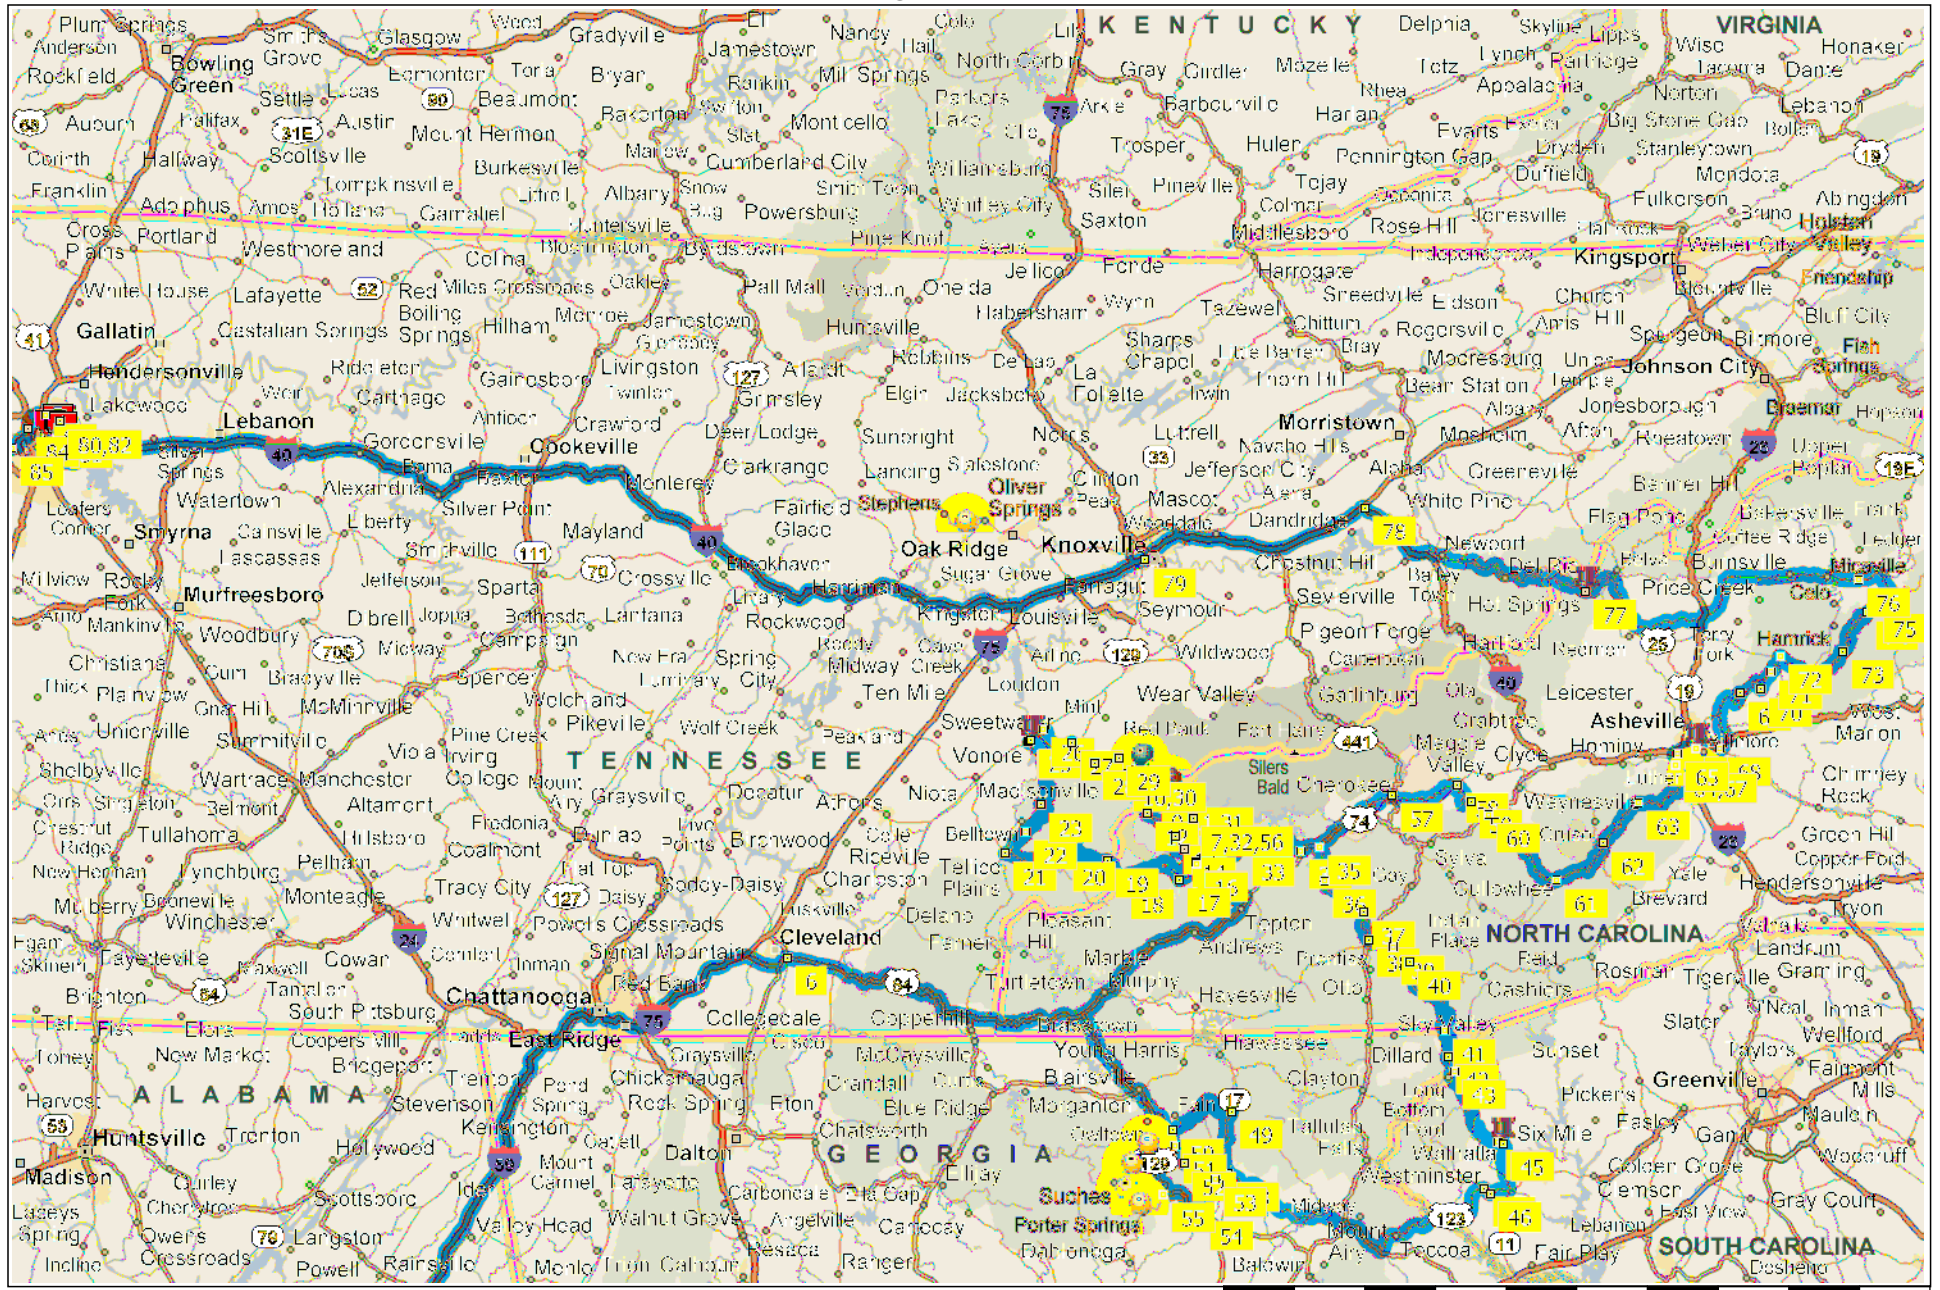

Dragon-Run-Full

Dragon-Run-Full

Dragon-Run-Full

Dragon-Run-Full

Copyright © and (P) 1988–2012 Microsoft Corporation and/or its suppliers. All rights reserved. <http://www.microsoft.com/streets/>
Certain mapping and direction data © 2012 NAVTEQ. All rights reserved. The Data for areas of Canada includes information taken with permission from Canadian authorities, including: © Her Majesty the Queen in Right of Canada, © Queen's Printer for Ontario. NAVTEQ and NAVTEQ ON BOARD are trademarks of NAVTEQ. © 2012 Tele Atlas North America, Inc. All rights reserved. Tele Atlas and Tele Atlas North America are trademarks of Tele Atlas, Inc. © 2012 by Applied Geographic Solutions. All rights reserved. Portions © Copyright 2012 by Woodall Publications Corp. All rights reserved.

Dragon-Run-Full

0 mi 10 20 30

Dragon-Run-Full

Dragon-Run-Full

Dragon-Run-Full

Dragon-Run-Full

Copyright © and (P) 1988–2012 Microsoft Corporation and/or its suppliers. All rights reserved. <http://www.microsoft.com/streets/>
Certain mapping and direction data © 2012 NAVTEQ. All rights reserved. The Data for areas of Canada includes information taken with permission from Canadian authorities, including: © Her Majesty the Queen in Right of Canada, © Queen's Printer for Ontario. NAVTEQ and NAVTEQ ON BOARD are trademarks of NAVTEQ. © 2012 Tele Atlas North America, Inc. All rights reserved. Tele Atlas and Tele Atlas North America are trademarks of Tele Atlas, Inc. © 2012 by Applied Geographic Solutions. All rights reserved. Portions © Copyright 2012 by Woodall Publications Corp. All rights reserved.