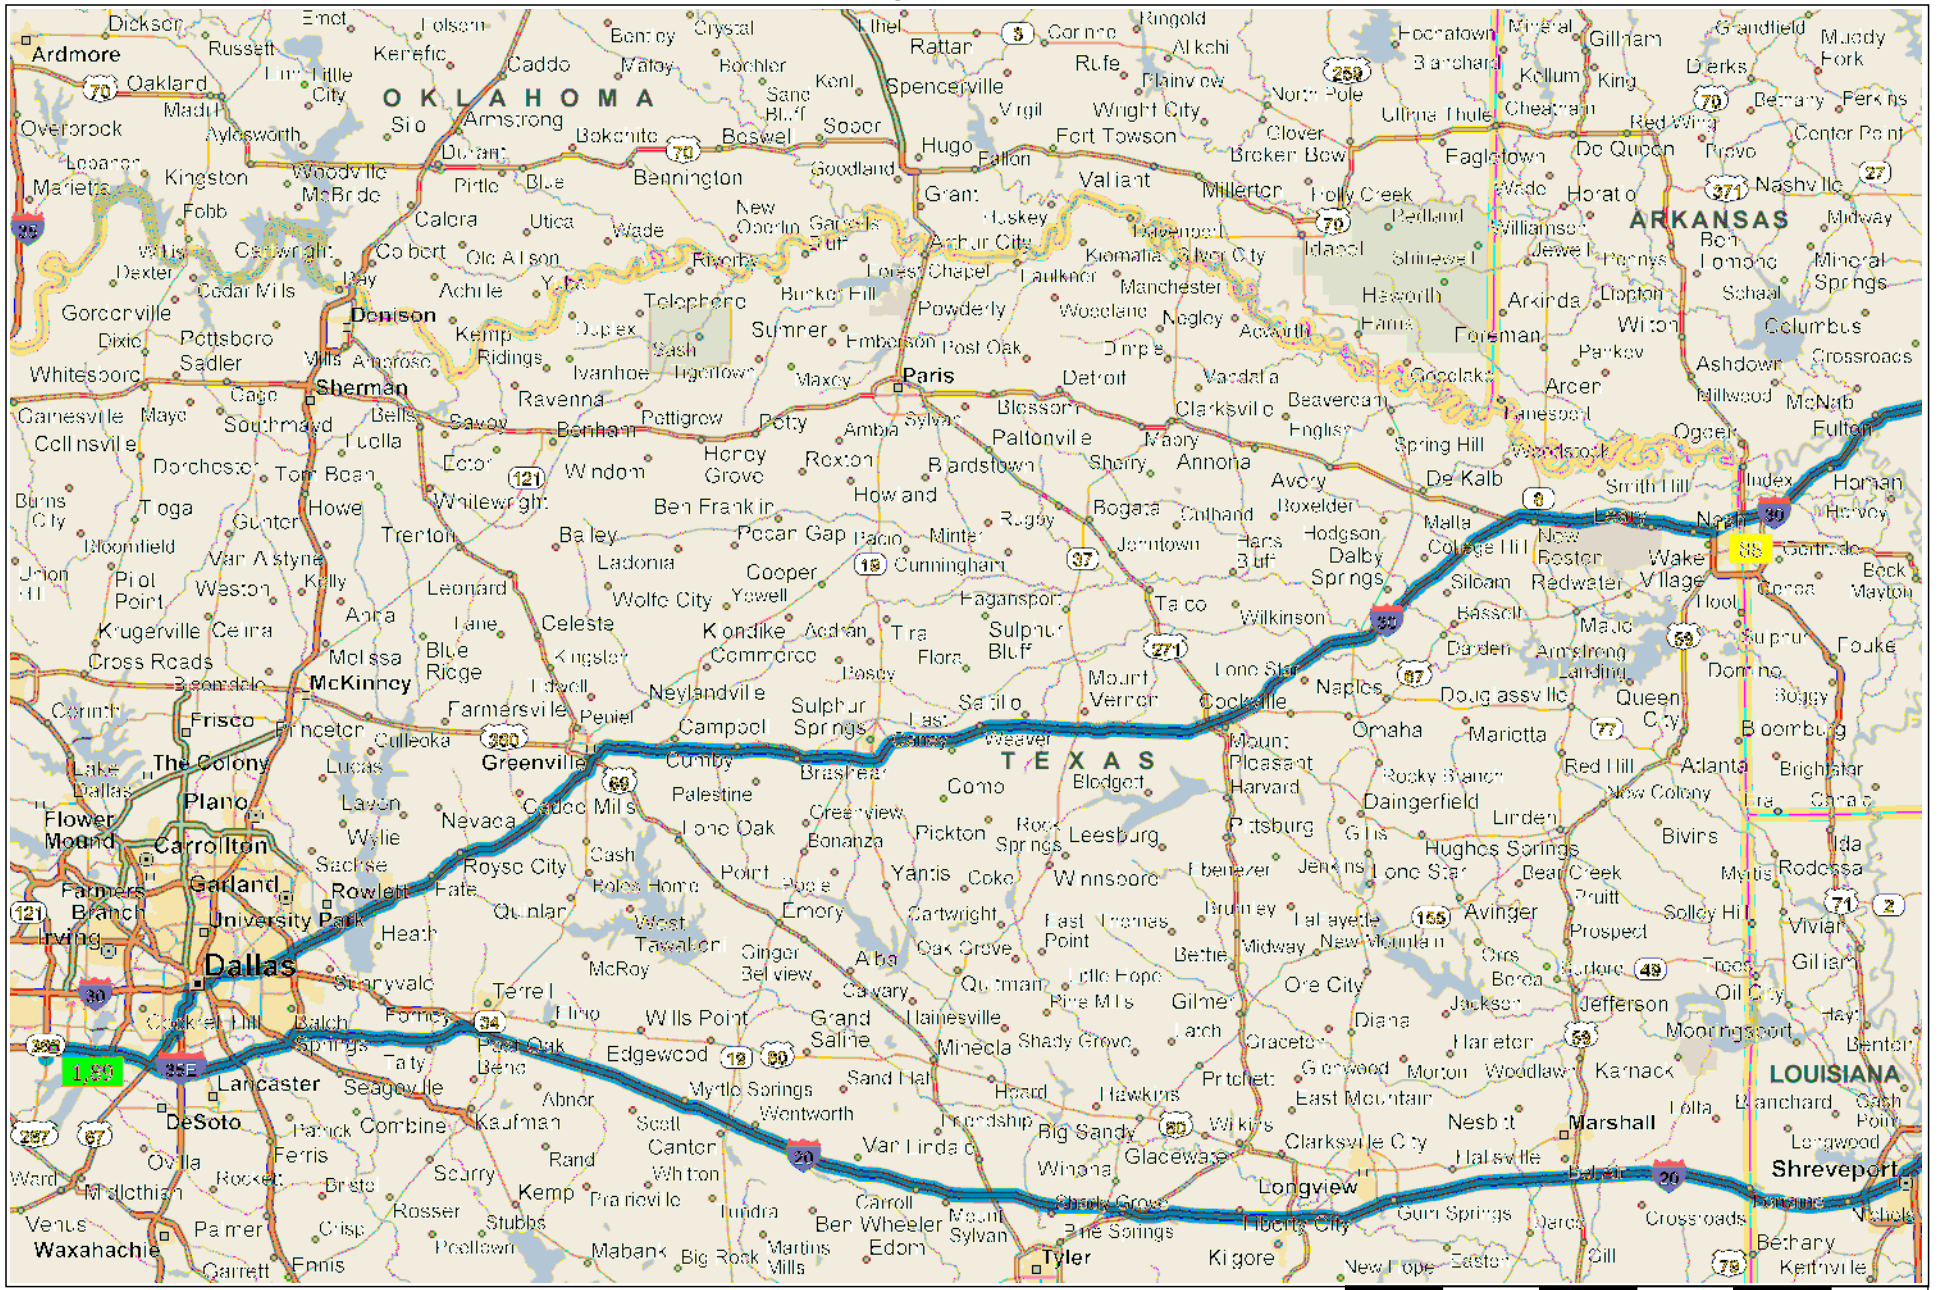

Dragon-Run-Full

Dragon-Run-Full

Dragon-Run-Full

Dragon-Run-Full

Copyright © and (P) 1988–2012 Microsoft Corporation and/or its suppliers. All rights reserved. <http://www.microsoft.com/streets/>
Certain mapping and direction data © 2012 NAVTEQ. All rights reserved. The Data for areas of Canada includes information taken with permission from Canadian authorities, including: © Her Majesty the Queen in Right of Canada, © Queen's Printer for Ontario. NAVTEQ and NAVTEQ ON BOARD are trademarks of NAVTEQ. © 2012 Tele Atlas North America, Inc. All rights reserved. Tele Atlas and Tele Atlas North America are trademarks of Tele Atlas, Inc. © 2012 by Applied Geographic Solutions. All rights reserved. Portions © Copyright 2012 by Woodall Publications Corp. All rights reserved.

Dragon-Run-Full

0 mi 10 20 30

Dragon-Run-Full

Dragon-Run-Full

Dragon-Run-Full

Dragon-Run-Full

Copyright © and (P) 1988–2012 Microsoft Corporation and/or its suppliers. All rights reserved. <http://www.microsoft.com/streets/>
Certain mapping and direction data © 2012 NAVTEQ. All rights reserved. The Data for areas of Canada includes information taken with permission from Canadian authorities, including: © Her Majesty the Queen in Right of Canada, © Queen's Printer for Ontario. NAVTEQ and NAVTEQ ON BOARD are trademarks of NAVTEQ. © 2012 Tele Atlas North America, Inc. All rights reserved. Tele Atlas and Tele Atlas North America are trademarks of Tele Atlas, Inc. © 2012 by Applied Geographic Solutions. All rights reserved. Portions © Copyright 2012 by Woodall Publications Corp. All rights reserved.