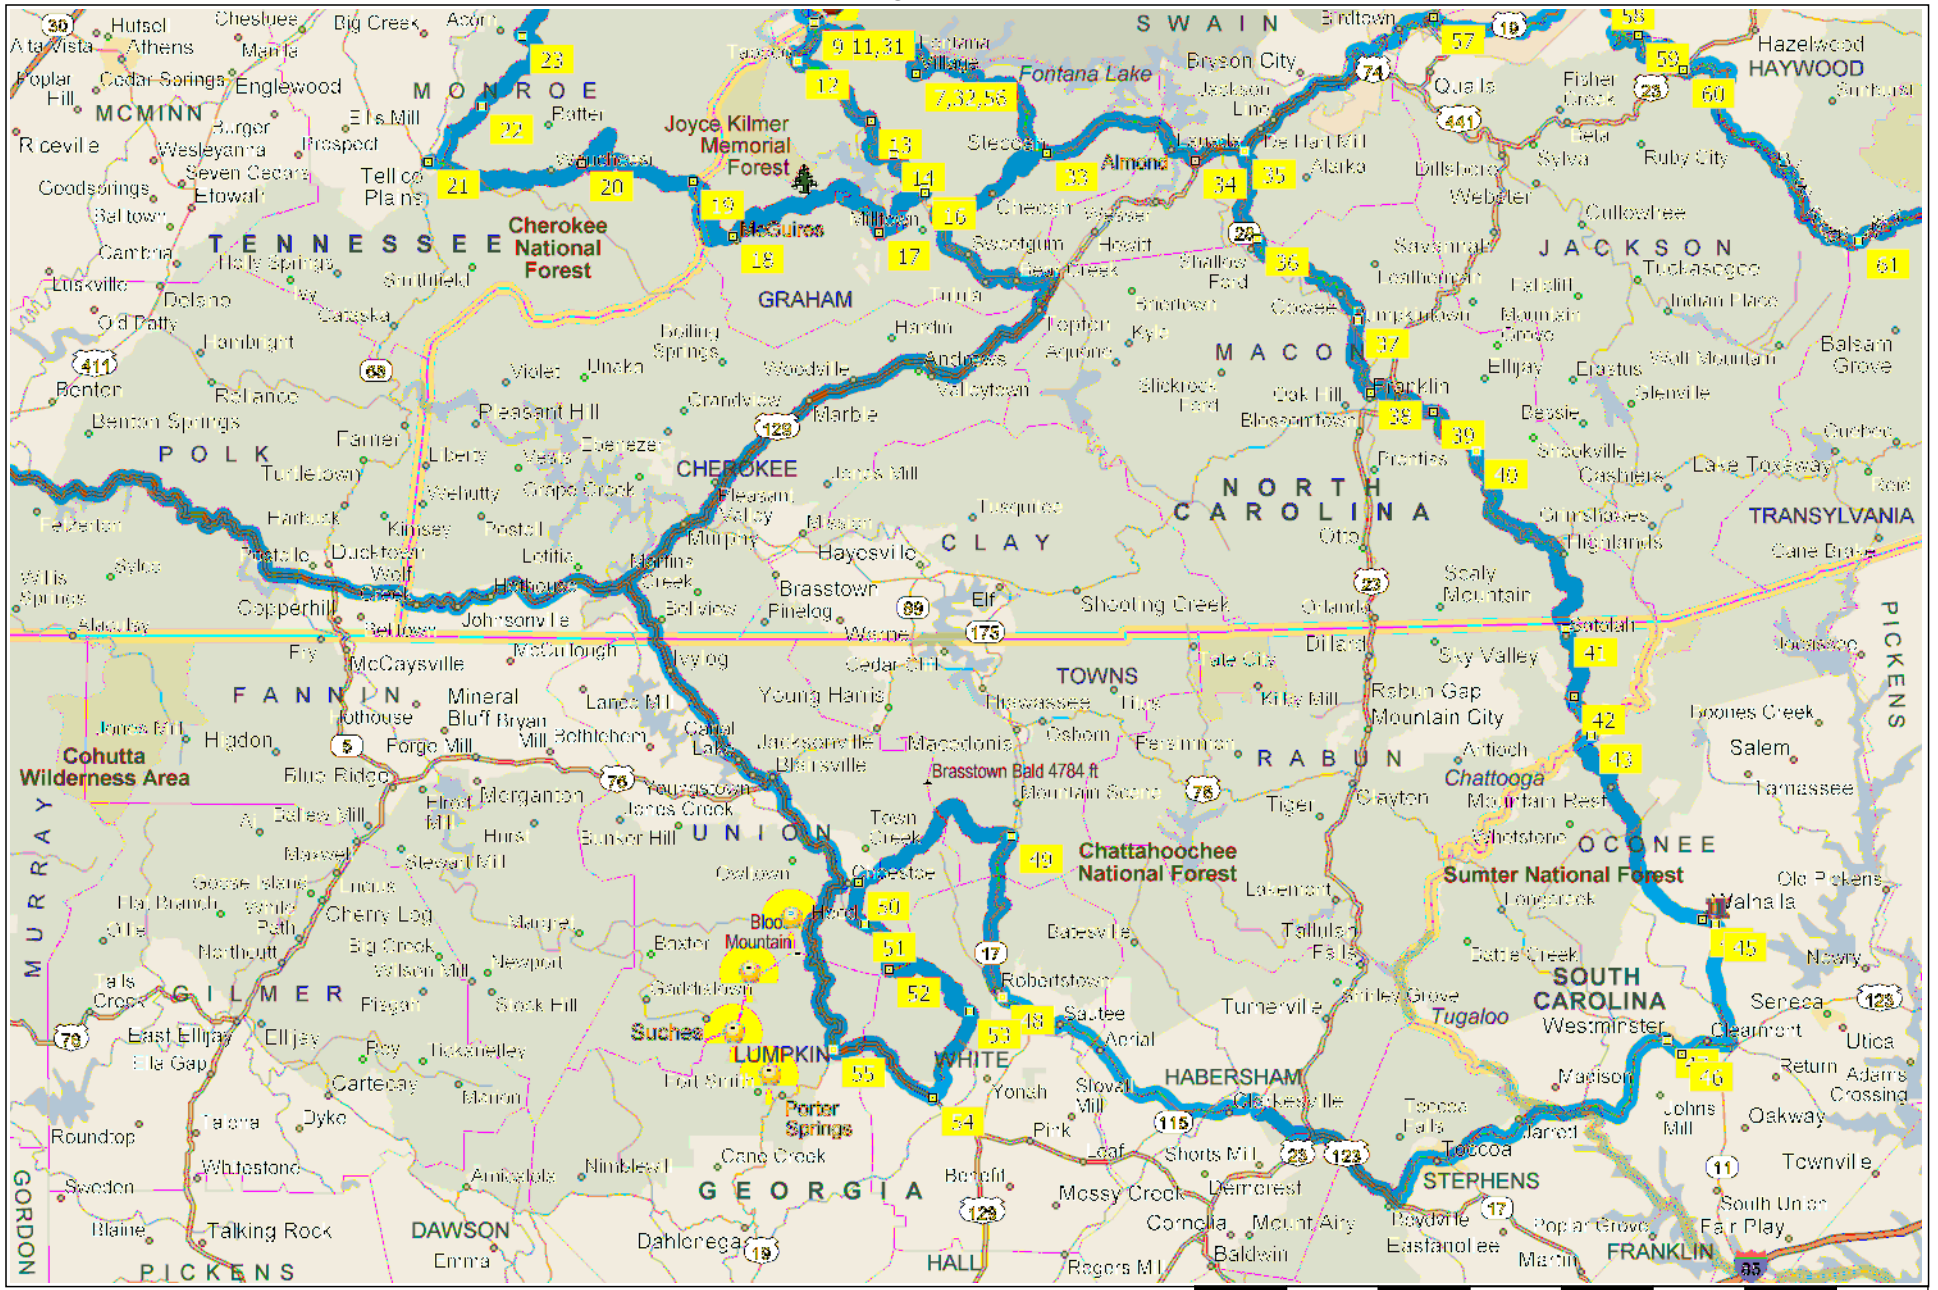

Dragon-Run-Full

Dragon-Run-Full

Dragon-Run-Full

Dragon-Run-Full

Copyright © and (P) 1988–2012 Microsoft Corporation and/or its suppliers. All rights reserved. <http://www.microsoft.com/streets/>
Certain mapping and direction data © 2012 NAVTEQ. All rights reserved. The Data for areas of Canada includes information taken with permission from Canadian authorities, including: © Her Majesty the Queen in Right of Canada, © Queen's Printer for Ontario. NAVTEQ and NAVTEQ ON BOARD are trademarks of NAVTEQ. © 2012 Tele Atlas North America, Inc. All rights reserved. Tele Atlas and Tele Atlas North America are trademarks of Tele Atlas, Inc. © 2012 by Applied Geographic Solutions. All rights reserved. Portions © Copyright 2012 by Woodall Publications Corp. All rights reserved.

Dragon-Run-Full

Copyright © and (P) 1988–2012 Microsoft Corporation and/or its suppliers. All rights reserved. <http://www.microsoft.com/streets/>
Certain mapping and direction data © 2012 NAVTEQ. All rights reserved. The Data for areas of Canada includes information taken with permission from Canadian authorities, including: © Her Majesty the Queen in Right of Canada, © Queen's Printer for Ontario. NAVTEQ and NAVTEQ ON BOARD are trademarks of NAVTEQ. © 2012 Tele Atlas North America, Inc. All rights reserved. Tele Atlas and Tele Atlas North America are trademarks of Tele Atlas, Inc. © 2012 by Applied Geographic Solutions. All rights reserved. Portions © Copyright 2012 by Woodall Publications Corp. All rights reserved.