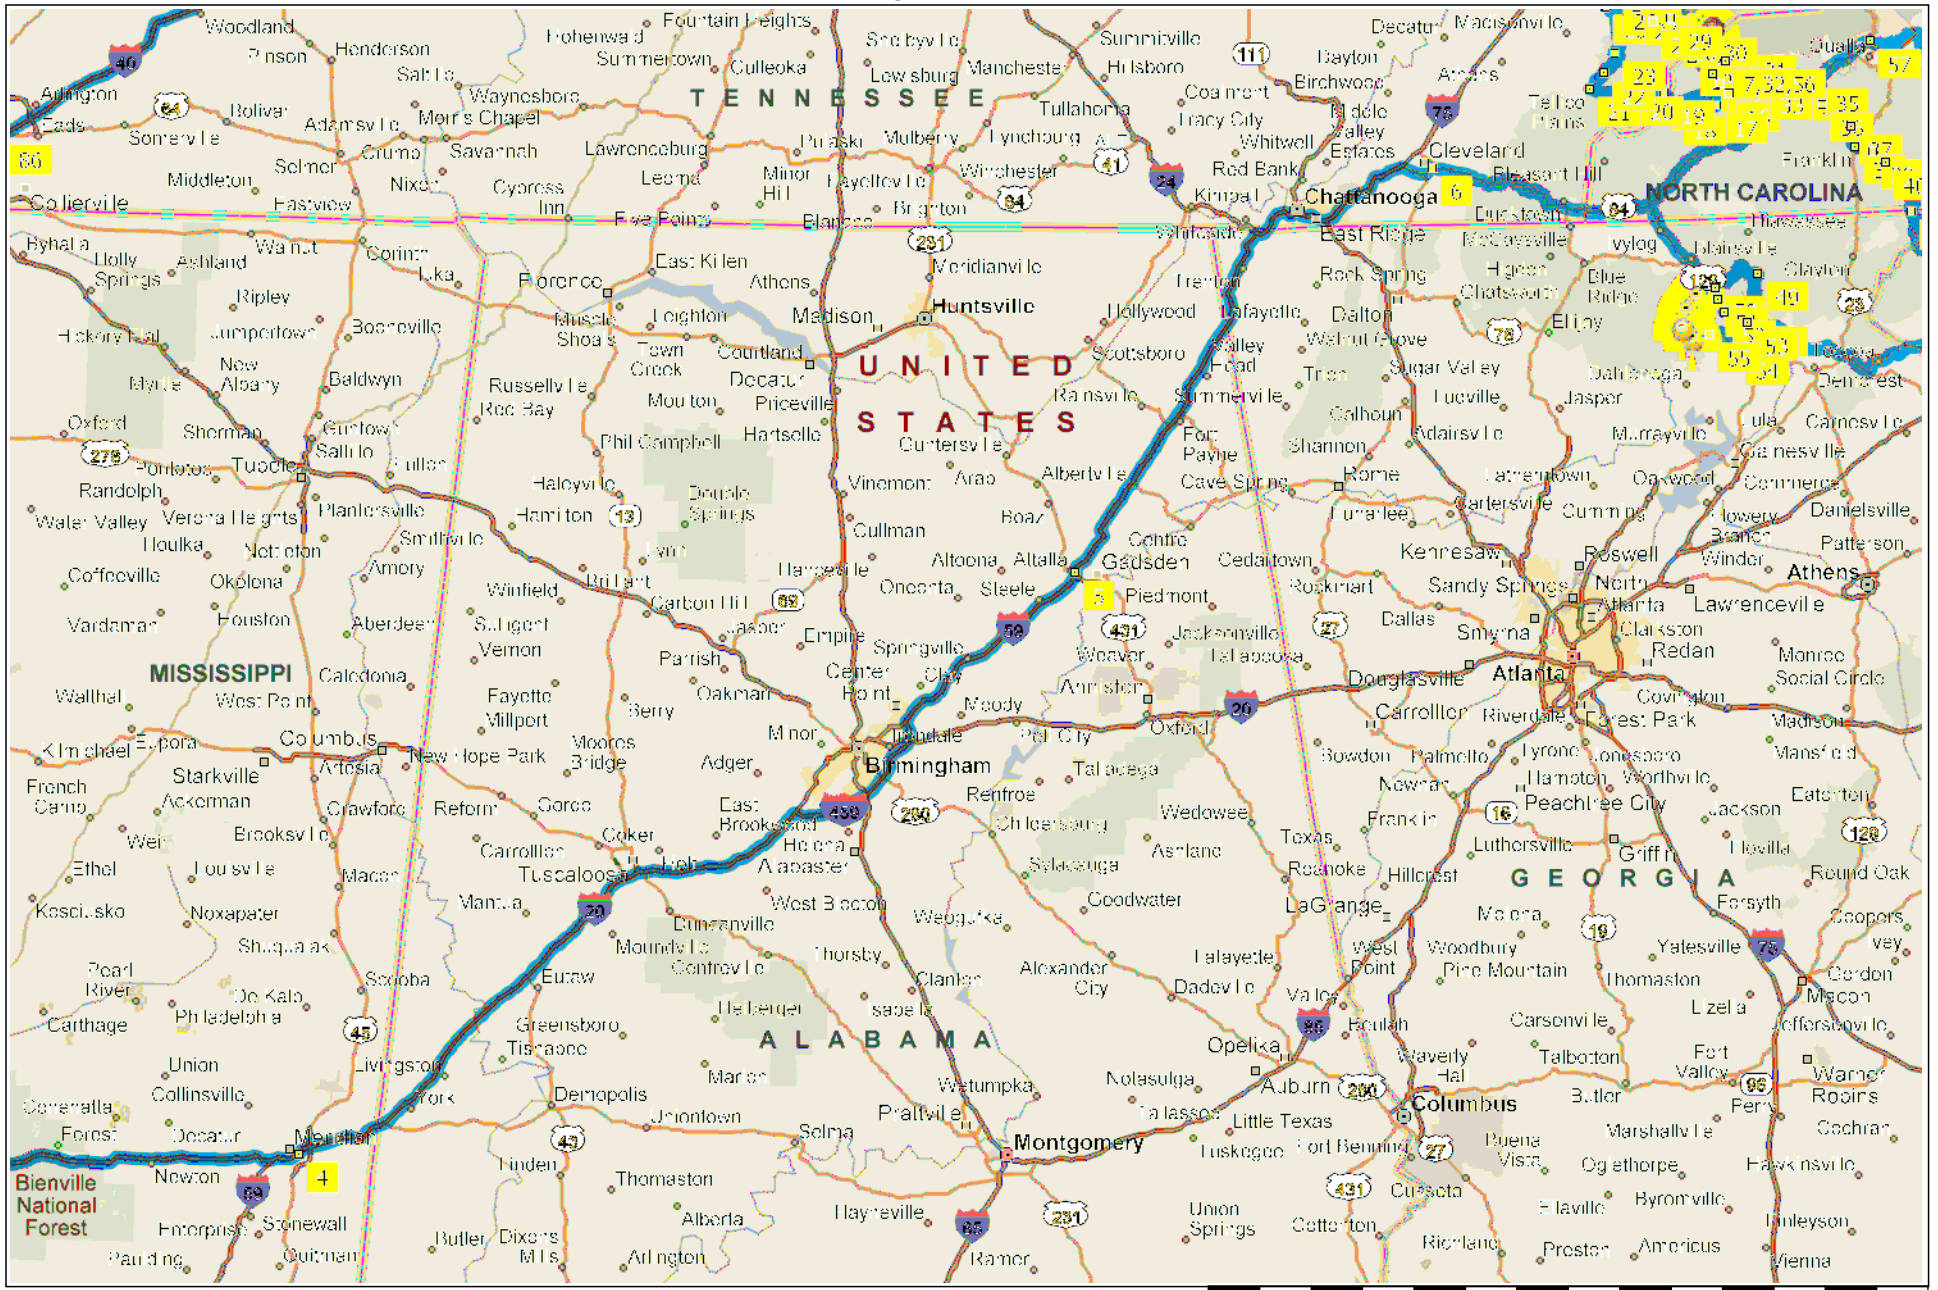

Dragon-Run-Full

Dragon-Run-Full

Dragon-Run-Full

Dragon-Run-Full

Copyright © and (P) 1988–2012 Microsoft Corporation and/or its suppliers. All rights reserved. <http://www.microsoft.com/streets/>
Certain mapping and direction data © 2012 NAVTEQ. All rights reserved. The Data for areas of Canada includes information taken with permission from Canadian authorities, including: © Her Majesty the Queen in Right of Canada, © Queen's Printer for Ontario. NAVTEQ and NAVTEQ ON BOARD are trademarks of NAVTEQ. © 2012 Tele Atlas North America, Inc. All rights reserved. Tele Atlas and Tele Atlas North America are trademarks of Tele Atlas, Inc. © 2012 by Applied Geographic Solutions. All rights reserved. Portions © Copyright 2012 by Woodall Publications Corp. All rights reserved.

Dragon-Run-Full

Copyright © and (P) 1988–2012 Microsoft Corporation and/or its suppliers. All rights reserved. <http://www.microsoft.com/streets/>
Certain mapping and direction data © 2012 NAVTEQ. All rights reserved. The Data for areas of Canada includes information taken with permission from Canadian authorities, including: © Her Majesty the Queen in Right of Canada, © Queen's Printer for Ontario. NAVTEQ and NAVTEQ ON BOARD are trademarks of NAVTEQ. © 2012 Tele Atlas North America, Inc. All rights reserved. Tele Atlas and Tele Atlas North America are trademarks of Tele Atlas, Inc. © 2012 by Applied Geographic Solutions. All rights reserved. Portions © Copyright 2012 by Woodall Publications Corp. All rights reserved.