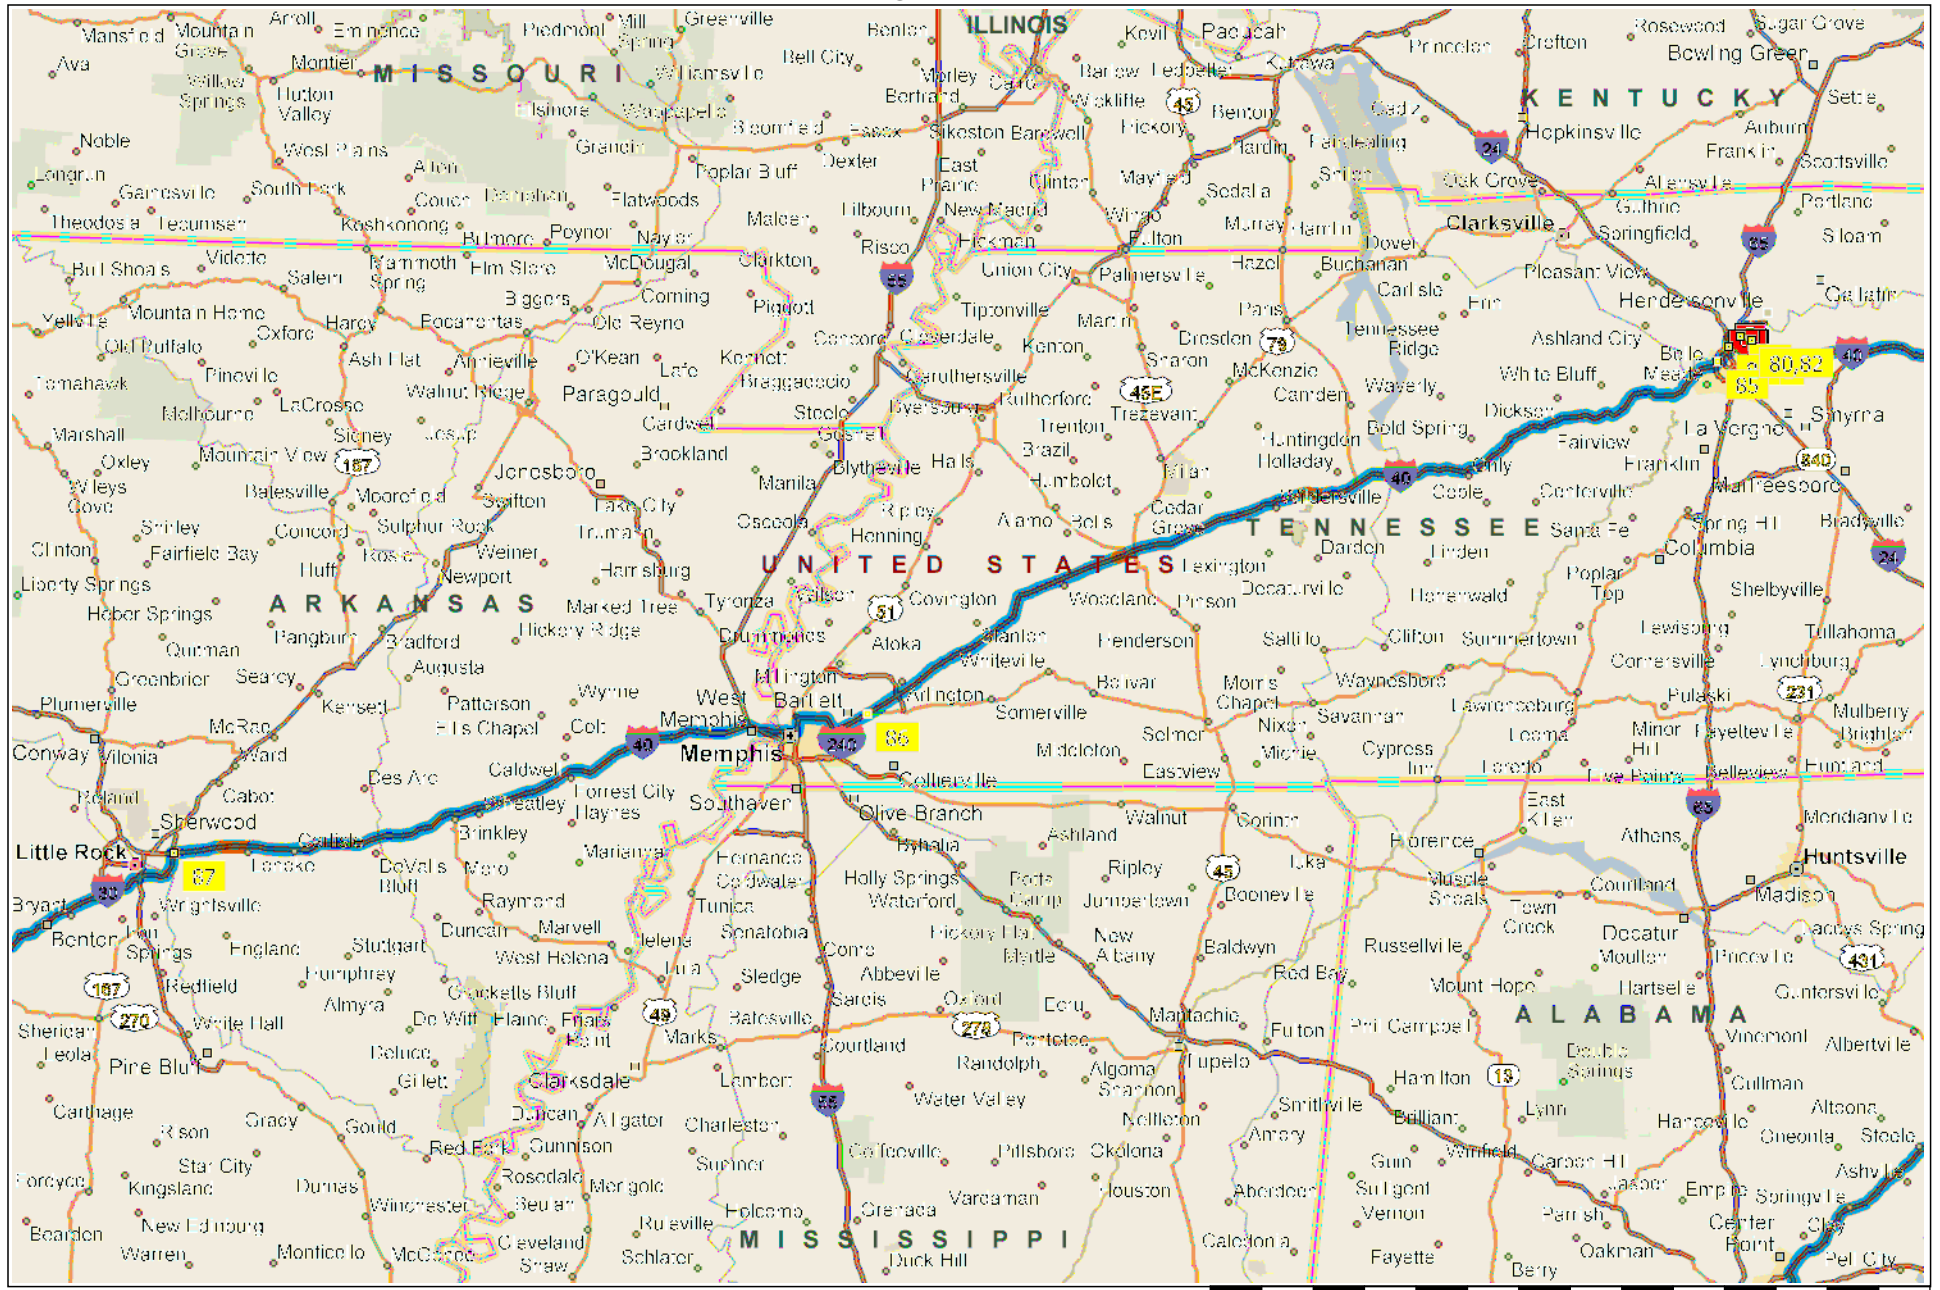

Dragon-Run-Full

Dragon-Run-Full

Dragon-Run-Full

Dragon-Run-Full

Copyright © and (P) 1988–2012 Microsoft Corporation and/or its suppliers. All rights reserved. <http://www.microsoft.com/streets/>
Certain mapping and direction data © 2012 NAVTEQ. All rights reserved. The Data for areas of Canada includes information taken with permission from Canadian authorities, including: © Her Majesty the Queen in Right of Canada, © Queen's Printer for Ontario. NAVTEQ and NAVTEQ ON BOARD are trademarks of NAVTEQ. © 2012 Tele Atlas North America, Inc. All rights reserved. Tele Atlas and Tele Atlas North America are trademarks of Tele Atlas, Inc. © 2012 by Applied Geographic Solutions. All rights reserved. Portions © Copyright 2012 by Woodall Publications Corp. All rights reserved.

Dragon-Run-Full

0 mi 10 20 30

Dragon-Run-Full

Dragon-Run-Full

Dragon-Run-Full

Dragon-Run-Full

Copyright © and (P) 1988–2012 Microsoft Corporation and/or its suppliers. All rights reserved. <http://www.microsoft.com/streets/>
Certain mapping and direction data © 2012 NAVTEQ. All rights reserved. The Data for areas of Canada includes information taken with permission from Canadian authorities, including: © Her Majesty the Queen in Right of Canada, © Queen's Printer for Ontario. NAVTEQ and NAVTEQ ON BOARD are trademarks of NAVTEQ. © 2012 Tele Atlas North America, Inc. All rights reserved. Tele Atlas and Tele Atlas North America are trademarks of Tele Atlas, Inc. © 2012 by Applied Geographic Solutions. All rights reserved. Portions © Copyright 2012 by Woodall Publications Corp. All rights reserved.