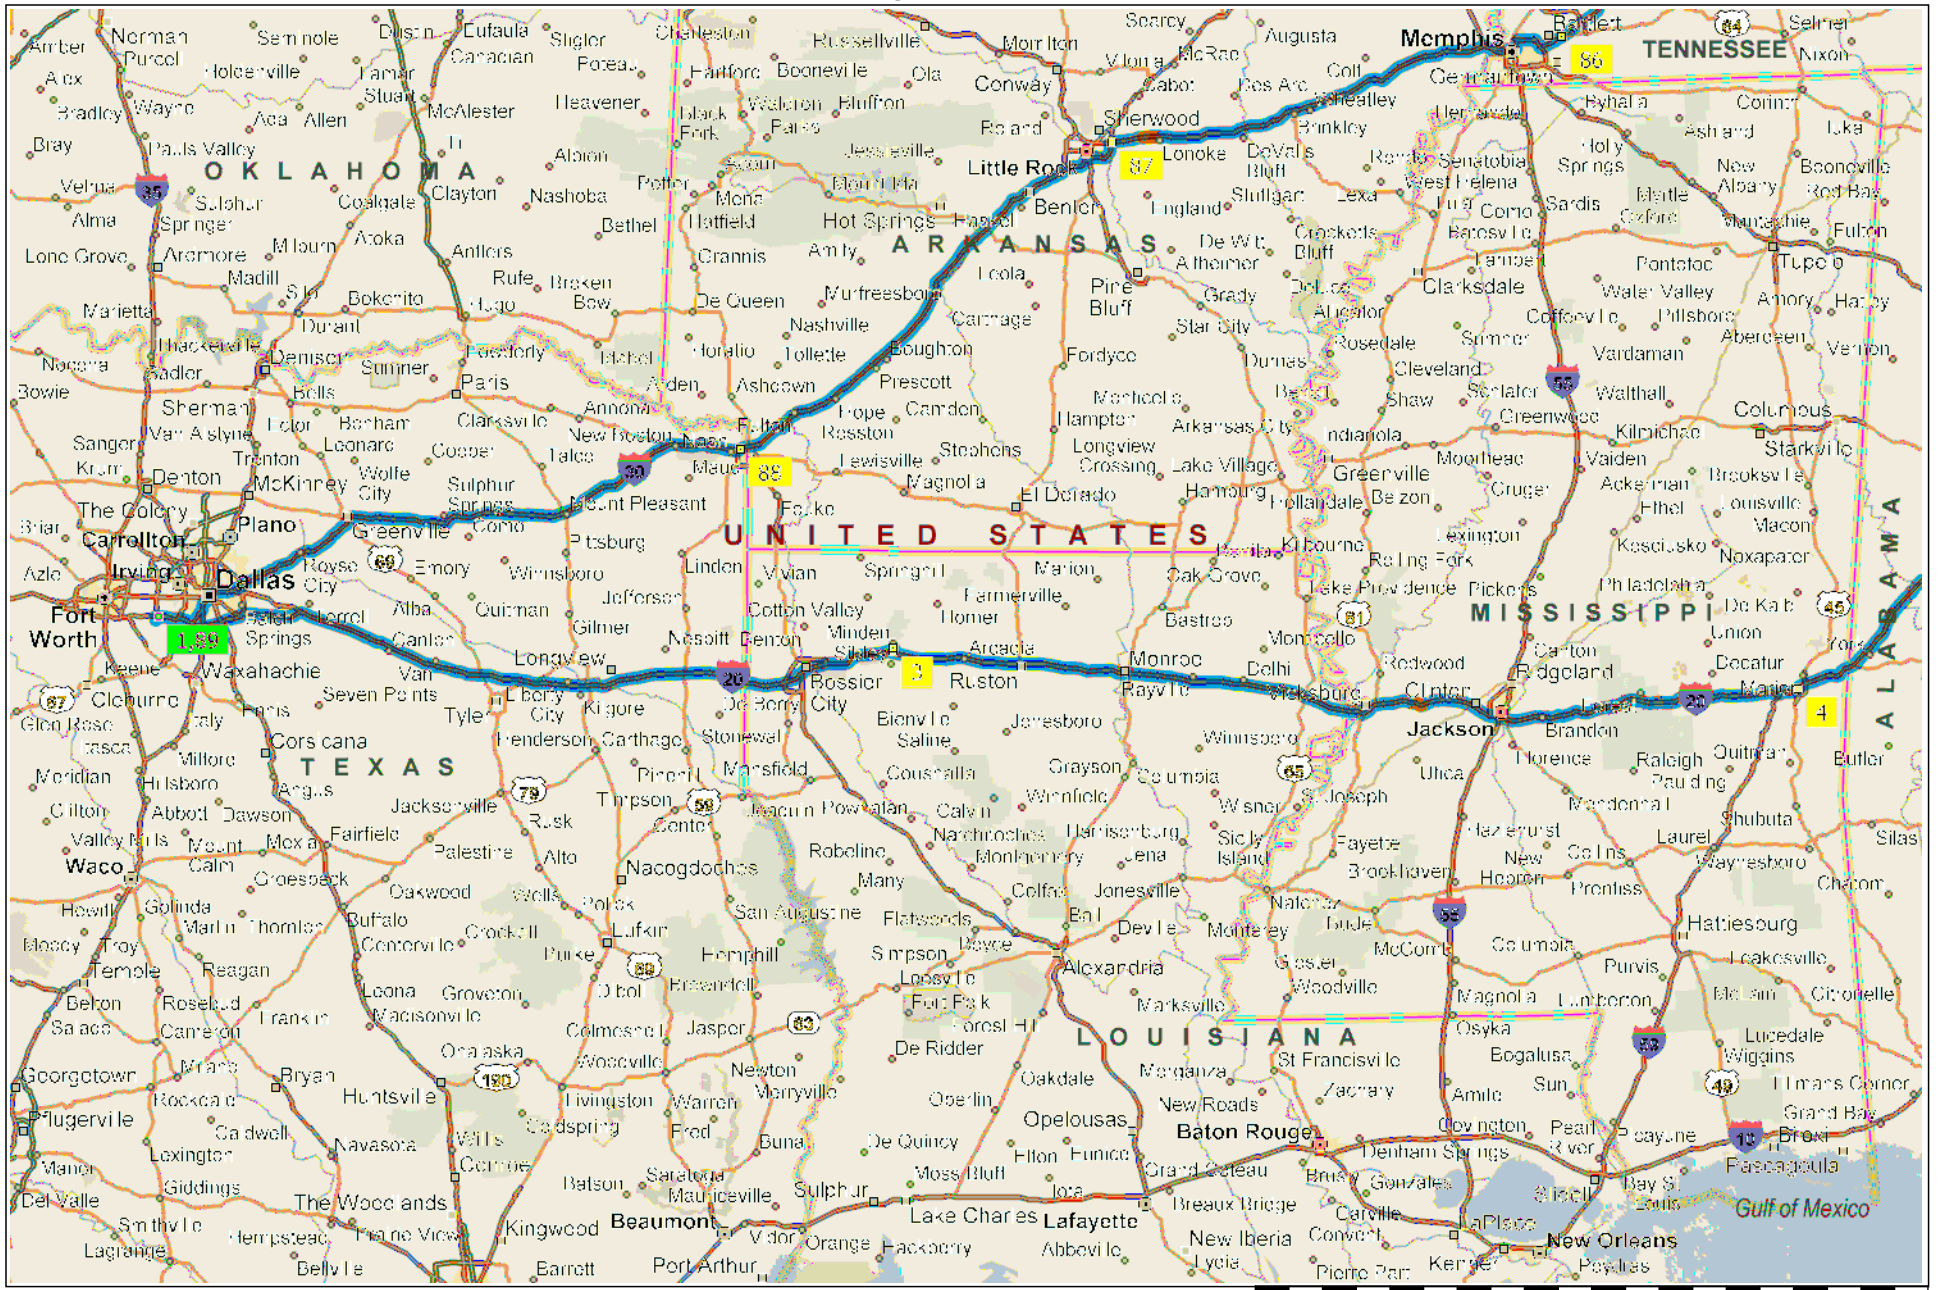

Dragon-Run-Full

Dragon-Run-Full

Dragon-Run-Full

Dragon-Run-Full

Copyright © and (P) 1988–2012 Microsoft Corporation and/or its suppliers. All rights reserved. <http://www.microsoft.com/streets/>
Certain mapping and direction data © 2012 NAVTEQ. All rights reserved. The Data for areas of Canada includes information taken with permission from Canadian authorities, including: © Her Majesty the Queen in Right of Canada, © Queen's Printer for Ontario. NAVTEQ and NAVTEQ ON BOARD are trademarks of NAVTEQ. © 2012 Tele Atlas North America, Inc. All rights reserved. Tele Atlas and Tele Atlas North America are trademarks of Tele Atlas, Inc. © 2012 by Applied Geographic Solutions. All rights reserved. Portions © Copyright 2012 by Woodall Publications Corp. All rights reserved.

Dragon-Run-Full

Copyright © and (P) 1988–2012 Microsoft Corporation and/or its suppliers. All rights reserved. <http://www.microsoft.com/streets/>
Certain mapping and direction data © 2012 NAVTEQ. All rights reserved. The Data for areas of Canada includes information taken with permission from Canadian authorities, including: © Her Majesty the Queen in Right of Canada, © Queen's Printer for Ontario. NAVTEQ and NAVTEQ ON BOARD are trademarks of NAVTEQ. © 2012 Tele Atlas North America, Inc. All rights reserved. Tele Atlas and Tele Atlas North America are trademarks of Tele Atlas, Inc. © 2012 by Applied Geographic Solutions. All rights reserved. Portions © Copyright 2012 by Woodall Publications Corp. All rights reserved.