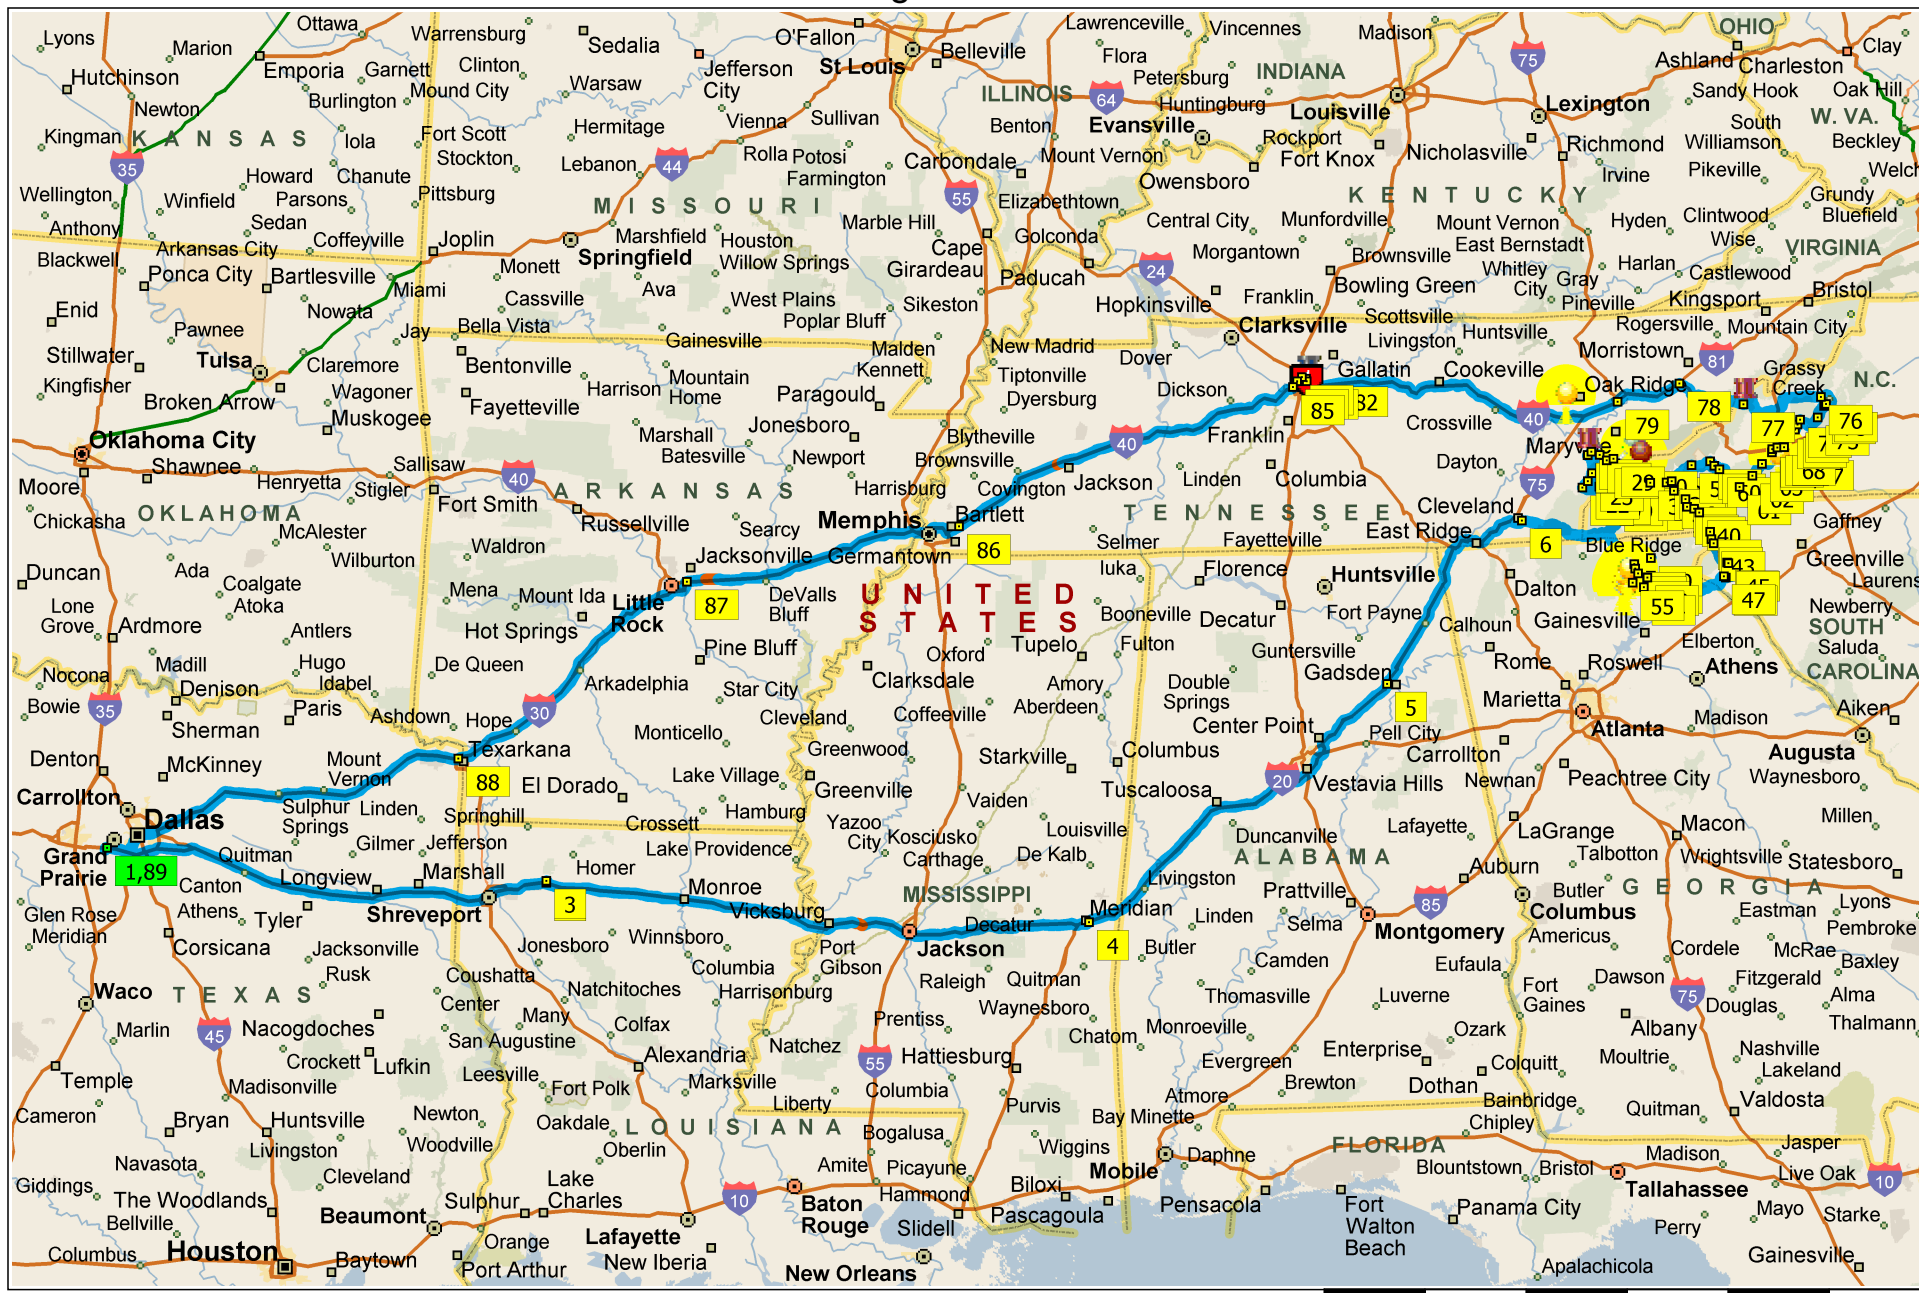

Dragon-Run-Full

Copyright © and (P) 1988–2012 Microsoft Corporation and/or its suppliers. All rights reserved. <http://www.microsoft.com/streets/>
Certain mapping and direction data © 2012 NAVTEQ. All rights reserved. The Data for areas of Canada includes information taken with permission from Canadian authorities, including: © Her Majesty the Queen in Right of Canada, © Queen's Printer for Ontario. NAVTEQ and NAVTEQ ON BOARD are trademarks of NAVTEQ. © 2012 Tele Atlas North America, Inc. All rights reserved. Tele Atlas and Tele Atlas North America are trademarks of Tele Atlas, Inc. © 2012 by Applied Geographic Solutions. All rights reserved. Portions © Copyright 2012 by Woodall Publications Corp. All rights reserved.